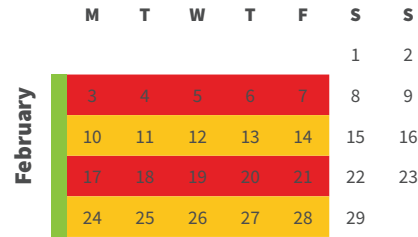

Wheelie Bin Collection Days 2020

Green Bin
Weekly

Red Bin
Fortnightly

Alternative collection day
Put your bins out for collection before 6am on the day after your normal collection day

Yellow Bin
Fortnightly

Public Holiday
No collection this day
(Bins collected the next day)

Please remember:

- Put relevant bins out before 6am on these days
- Yellow bin recycling – Give bottles and containers a rinse, make sure they are loose, and put lids in the red bin
- Download the app Christchurch Wheelie Bins