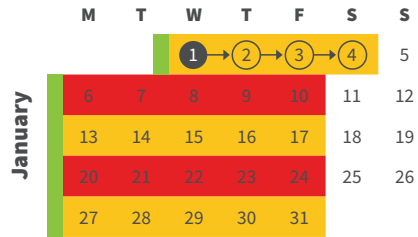

Wheelie Bin Collection Days 2020

Green Bin
Weekly

Red Bin
Fortnightly

Alternative collection day
Put your bins out for collection before 6am on the day after your normal collection day

Yellow Bin
Fortnightly

Public Holiday
No collection this day
(Bins collected the next day)

Please remember:

- Put relevant bins out before 6am on these days
- Yellow bin recycling – Give bottles and containers a rinse, make sure they are loose, and put lids in the red bin
- Download the app Christchurch Wheelie Bins