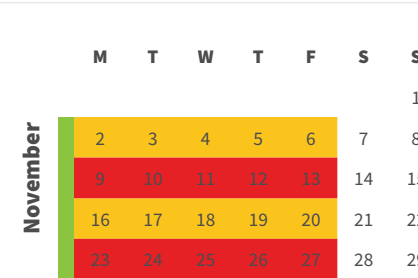

Wheelie Bin Collection Days 2020

Green Bin
Weekly

Red Bin
Fortnightly

Alternative collection day
Put your bins out for collection before 6am on the day after your normal collection day

Yellow Bin
Fortnightly

Public Holiday
No collection this day
(Bins collected the next day)

Please remember:

- Put relevant bins out before 6am on these days
- Yellow bin recycling – Give bottles and containers a rinse, make sure they are loose, and put lids in the red bin
- Download the app Christchurch Wheelie Bins