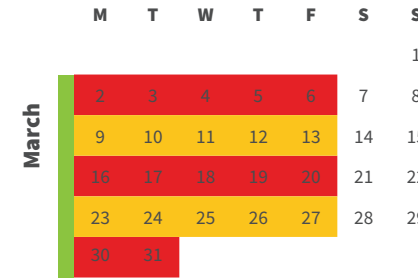

Wheelie Bin Collection Days 2020

Green Bin
Weekly

Red Bin
Fortnightly

Alternative collection day
Put your bins out for collection before 6am on the day after your normal collection day

Yellow Bin
Fortnightly

Public Holiday
No collection this day
(Bins collected the next day)

Please remember:

- Put relevant bins out before 6am on these days
- Yellow bin recycling – Give bottles and containers a rinse, make sure they are loose, and put lids in the red bin
- Download the app Christchurch Wheelie Bins