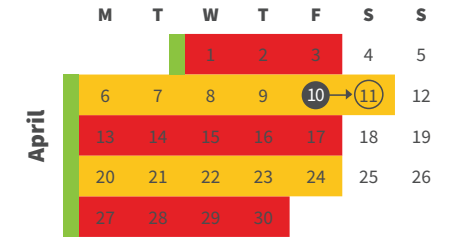

Wheelie Bin Collection Days 2020

Green Bin
Weekly

Red Bin
Fortnightly

Alternative collection day
Put your bins out for collection before 6am on the day after your normal collection day

Yellow Bin
Fortnightly

Public Holiday
No collection this day
(Bins collected the next day)

Please remember:

- Put relevant bins out before 6am on these days
- Yellow bin recycling – Give bottles and containers a rinse, make sure they are loose, and put lids in the red bin
- Download the app Christchurch Wheelie Bins