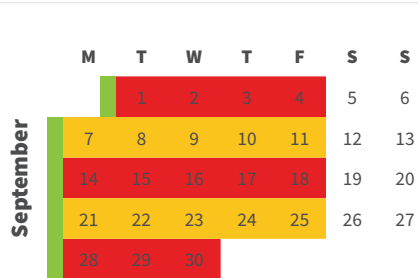

Wheelie Bin Collection Days 2020

Green Bin
Weekly

Red Bin
Fortnightly

Alternative collection day
Put your bins out for collection before 6am on the day after your normal collection day

Yellow Bin
Fortnightly

Public Holiday
No collection this day
(Bins collected the next day)

Please remember:

- Put relevant bins out before 6am on these days
- Yellow bin recycling – Give bottles and containers a rinse, make sure they are loose, and put lids in the red bin
- Download the app Christchurch Wheelie Bins