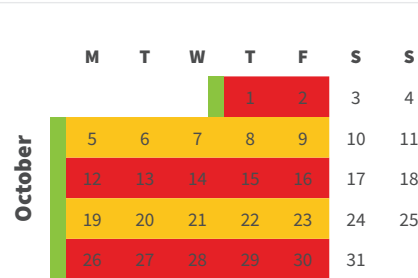

Wheelie Bin Collection Days 2020

Green Bin
Weekly

Red Bin
Fortnightly

Alternative collection day
Put your bins out for collection before 6am on the day after your normal collection day

Yellow Bin
Fortnightly

Public Holiday
No collection this day
(Bins collected the next day)

Please remember:

- Put relevant bins out before 6am on these days
- Yellow bin recycling – Give bottles and containers a rinse, make sure they are loose, and put lids in the red bin
- Download the app Christchurch Wheelie Bins