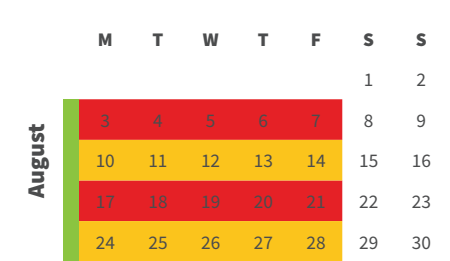

Wheelie Bin Collection Days 2020

Green Bin
Weekly

Red Bin
Fortnightly

Alternative collection day
Put your bins out for collection before 6am on the day after your normal collection day

Yellow Bin
Fortnightly

Public Holiday
No collection this day
(Bins collected the next day)

Please remember:

- Put relevant bins out before 6am on these days
- Yellow bin recycling – Give bottles and containers a rinse, make sure they are loose, and put lids in the red bin
- Download the app Christchurch Wheelie Bins