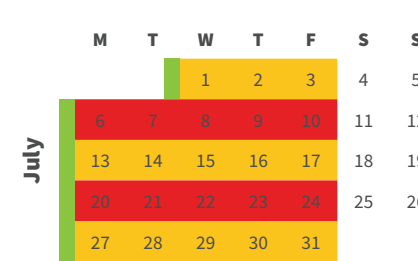

Wheelie Bin Collection Days 2020

Green Bin
Weekly

Red Bin
Fortnightly

Alternative collection day
Put your bins out for collection before 6am on the day after your normal collection day

Yellow Bin
Fortnightly

Public Holiday
No collection this day
(Bins collected the next day)

Please remember:

- Put relevant bins out before 6am on these days
- Yellow bin recycling – Give bottles and containers a rinse, make sure they are loose, and put lids in the red bin
- Download the app Christchurch Wheelie Bins