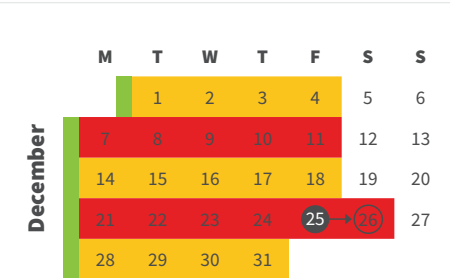

Wheelie Bin Collection Days 2020

Green Bin
Weekly

Red Bin
Fortnightly

Alternative collection day
Put your bins out for collection before 6am on the day after your normal collection day

Yellow Bin
Fortnightly

Public Holiday
No collection this day
(Bins collected the next day)

Please remember:

- Put relevant bins out before 6am on these days
- Yellow bin recycling – Give bottles and containers a rinse, make sure they are loose, and put lids in the red bin
- Download the app Christchurch Wheelie Bins