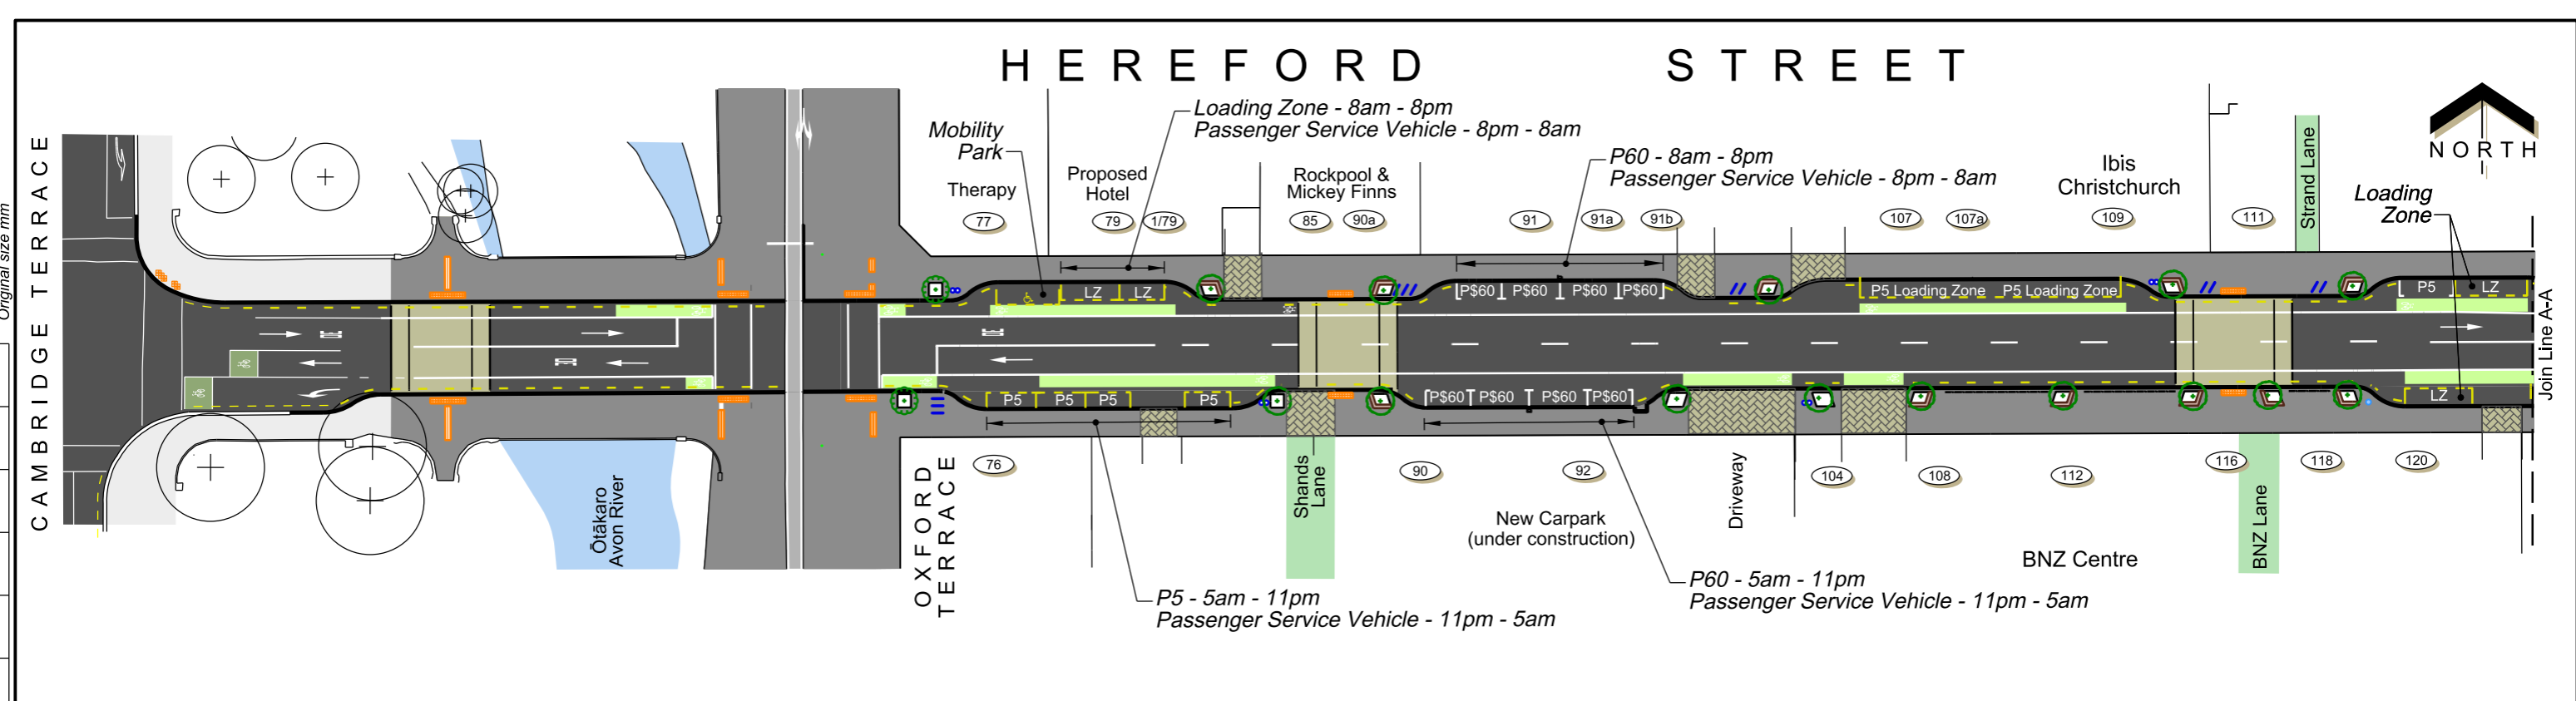

HEREFORD STREET

KEY			
	Existing kerb		Existing Tree to be removed
	Proposed kerb		Proposed trees:
	No stopping		Pyrus 'Candelabra' - ornamental callery pear
	Tactile pavers		Tilia platyphyllos - lime tree
	Cycle stands		Laneways
	Rubbish bins		Raised courtesy crossing
	Landscape seating		
	Drinking fountain		
	Outdoor dining		

HEREFORD STREET

© Copyright Christchurch City Council / Aerial Photography Creative Commons Attribution 3.0 New Zealand License