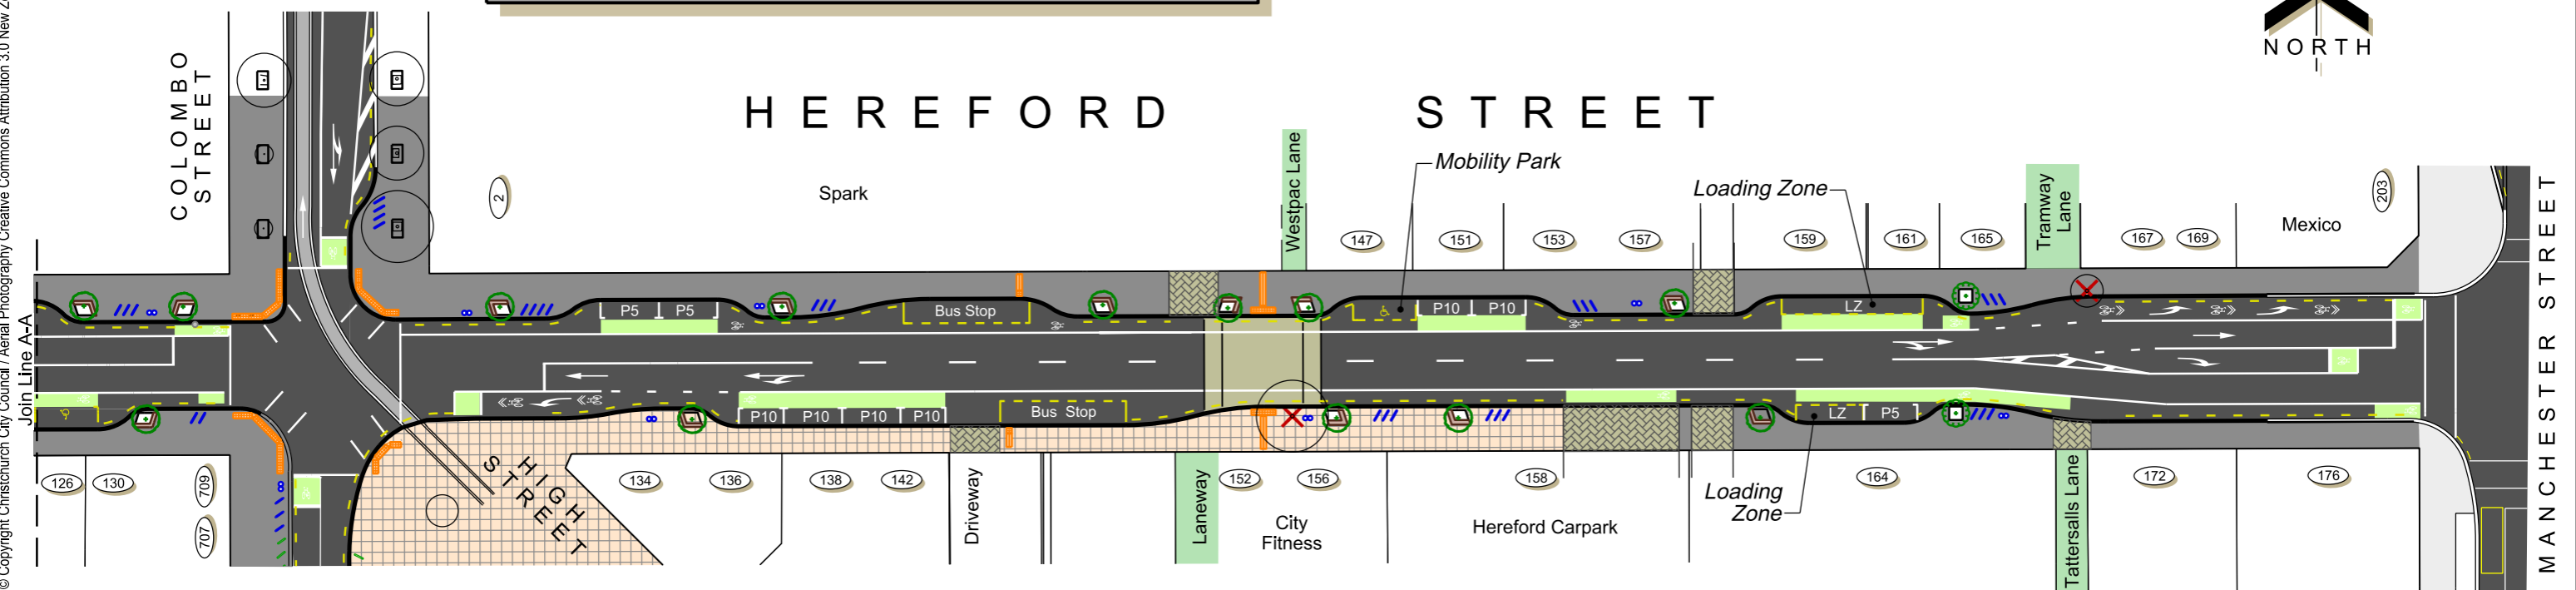

HEREFORD STREET

KEY			
	Existing kerb		Existing Tree to be removed
	Proposed kerb		Proposed trees:
	No stopping		Pyrus 'Candelabra' - ornamental callery pear
	Tactile pavers		Tilia platyphyllos - lime tree
	Cycle stands		Laneways
	Rubbish bins		Raised courtesy crossing
	Landscape seating		
	Drinking fountain		
	Outdoor dining		

HEREFORD STREET

© Copyright Christchurch City Council / Aerial Photography Creative Commons Attribution 3.0 New Zealand License