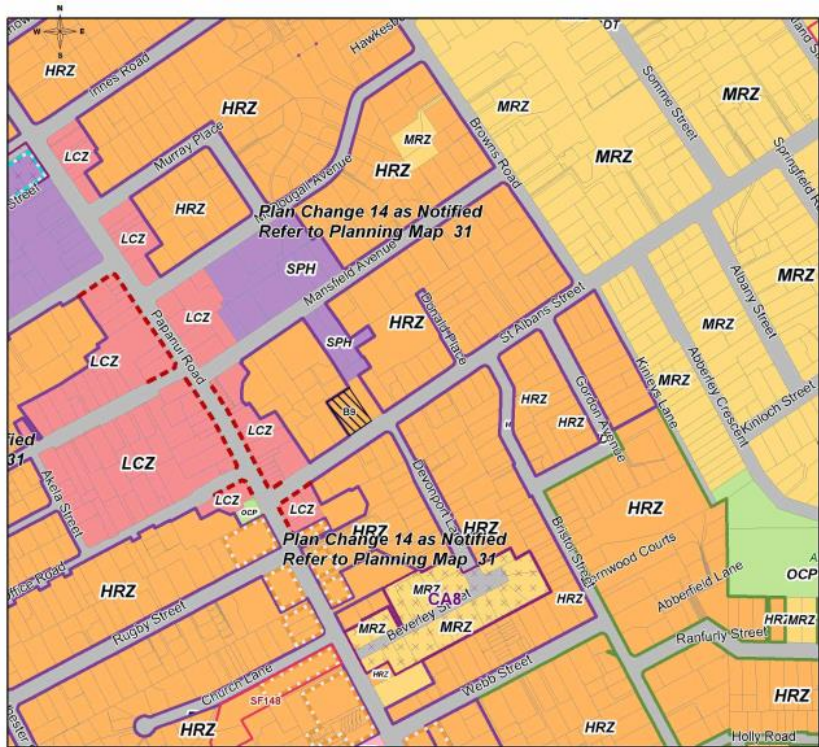

Appendix 1, Attachment 43 – Browns Road, Beverley Street, Papanui Road

Council Submission on PC14

Christchurch City Council - Plan Change 14 Notified

Christchurch City Council - Plan Change 14 Submission