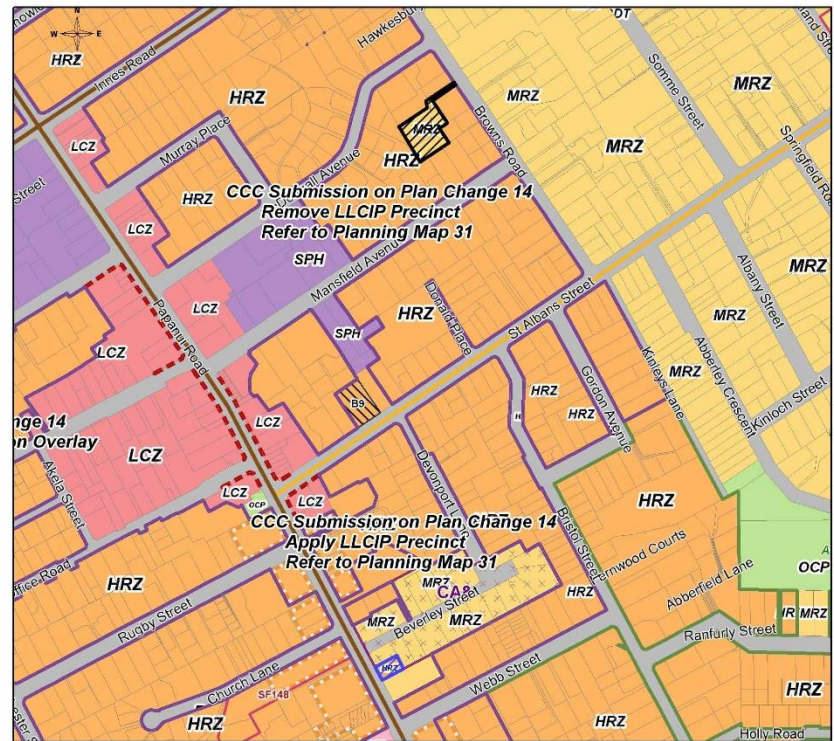

Appendix 1, Attachment 43 – Browns Road, Beverley Street, Papanui Road

Council Submission on PC14

Christchurch City Council - Plan Change 14 Notified

Christchurch City Council - Plan Change 14 Submission