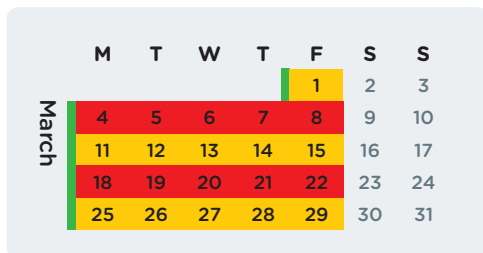

Wheelie Bin Collection Calendar 2019

Red Bin
Collected
Fortnightly

Yellow Bin
Collected
Fortnightly

Green Bin
Collected
Weekly

Public Holiday: No collection on this day. Your wheelie bins will be collected the following day.

Put your bins out for collection before 6am on the day after your normal collection day.

For more information, phone 941 8999 or visit ccc.govt.nz

Download the Christchurch Wheelie Bins App for collection day reminders. Available on Android and iOS.