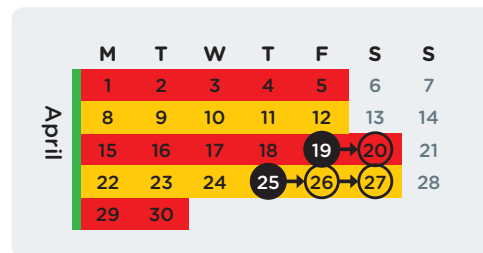

Wheelie Bin Collection Calendar 2019

Red Bin
Collected
Fortnightly

Yellow Bin
Collected
Fortnightly

Green Bin
Collected
Weekly

Public Holiday: No collection on this day. Your wheelie bins will be collected the following day.

Put your bins out for collection before 6am on the day after your normal collection day.

For more information, phone 941 8999 or visit ccc.govt.nz

Download the Christchurch Wheelie Bins App for collection day reminders. Available on Android and iOS.