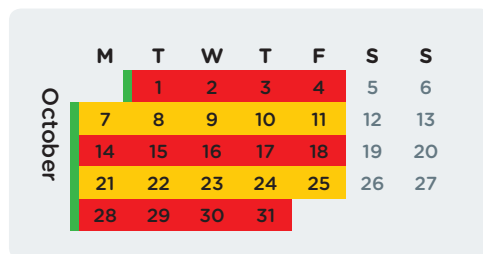

Wheelie Bin Collection Calendar 2019

Red Bin
Collected
Fortnightly

Yellow Bin
Collected
Fortnightly

Green Bin
Collected
Weekly

Public Holiday: No collection on this day. Your wheelie bins will be collected the following day.

Put your bins out for collection before 6am on the day after your normal collection day.

For more information, phone 941 8999 or visit ccc.govt.nz

Download the Christchurch Wheelie Bins App for collection day reminders. Available on Android and iOS.