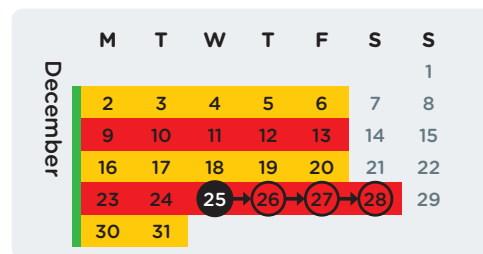

Wheelie Bin Collection Calendar 2019

Red Bin
Collected
Fortnightly

Yellow Bin
Collected
Fortnightly

Green Bin
Collected
Weekly

Public Holiday: No collection on this day. Your wheelie bins will be collected the following day.

Put your bins out for collection before 6am on the day after your normal collection day.

For more information, phone 941 8999 or visit ccc.govt.nz

Download the Christchurch Wheelie Bins App for collection day reminders. Available on Android and iOS.