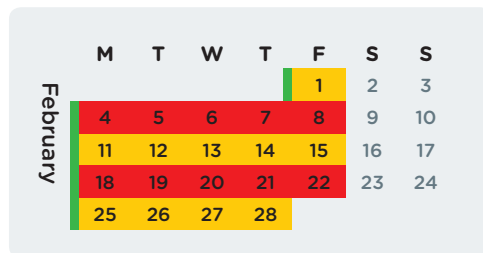

Wheelie Bin Collection Calendar 2019

Red Bin
Collected
Fortnightly

Yellow Bin
Collected
Fortnightly

Green Bin
Collected
Weekly

Public Holiday: No collection on this day. Your wheelie bins will be collected the following day.

Put your bins out for collection before 6am on the day after your normal collection day.

For more information, phone 941 8999 or visit ccc.govt.nz

Download the Christchurch Wheelie Bins App for collection day reminders. Available on Android and iOS.