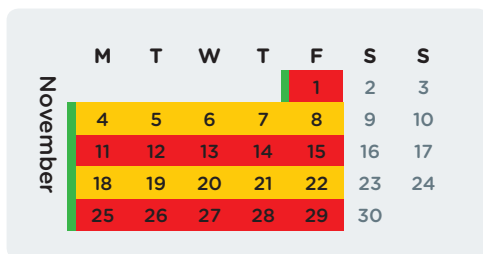

Wheelie Bin Collection Calendar 2019

Red Bin
Collected
Fortnightly

Yellow Bin
Collected
Fortnightly

Green Bin
Collected
Weekly

Public Holiday: No collection on this day. Your wheelie bins will be collected the following day.

Put your bins out for collection before 6am on the day after your normal collection day.

For more information, phone 941 8999 or visit ccc.govt.nz

Download the Christchurch Wheelie Bins App for collection day reminders. Available on Android and iOS.