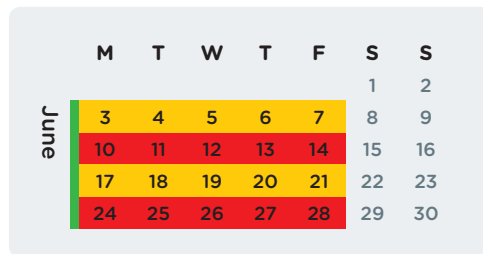

Wheelie Bin Collection Calendar 2019

Red Bin
Collected
Fortnightly

Yellow Bin
Collected
Fortnightly

Green Bin
Collected
Weekly

Public Holiday: No collection on this day. Your wheelie bins will be collected the following day.

Put your bins out for collection before 6am on the day after your normal collection day.

For more information, phone 941 8999 or visit ccc.govt.nz

Download the Christchurch Wheelie Bins App for collection day reminders. Available on Android and iOS.