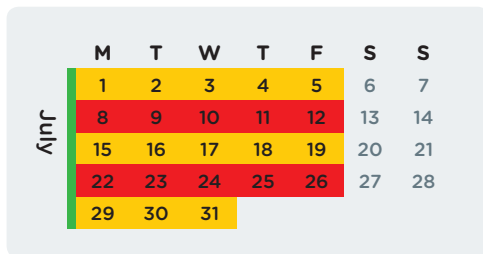

Wheelie Bin Collection Calendar 2019

Red Bin
Collected
Fortnightly

Yellow Bin
Collected
Fortnightly

Green Bin
Collected
Weekly

Public Holiday: No collection on this day. Your wheelie bins will be collected the following day.

Put your bins out for collection before 6am on the day after your normal collection day.

For more information, phone 941 8999 or visit ccc.govt.nz

Download the Christchurch Wheelie Bins App for collection day reminders. Available on Android and iOS.