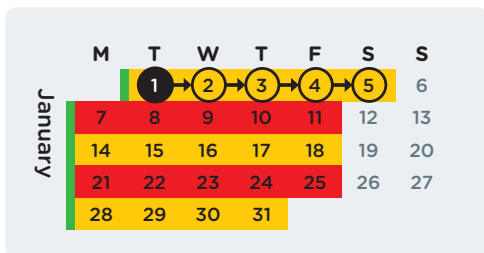

Wheelie Bin Collection Calendar 2019

Red Bin
Collected
Fortnightly

Yellow Bin
Collected
Fortnightly

Green Bin
Collected
Weekly

Public Holiday: No collection on this day. Your wheelie bins will be collected the following day.

Put your bins out for collection before 6am on the day after your normal collection day.

For more information, phone 941 8999 or visit ccc.govt.nz

Download the Christchurch Wheelie Bins App for collection day reminders. Available on Android and iOS.