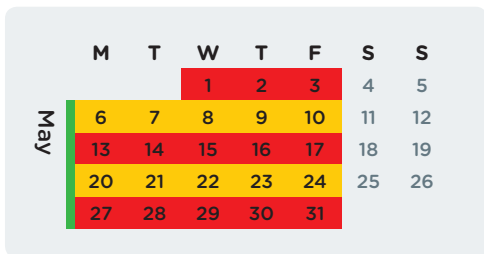

Wheelie Bin Collection Calendar 2019

Red Bin
Collected
Fortnightly

Yellow Bin
Collected
Fortnightly

Green Bin
Collected
Weekly

Public Holiday: No collection on this day. Your wheelie bins will be collected the following day.

Put your bins out for collection before 6am on the day after your normal collection day.

For more information, phone 941 8999 or visit ccc.govt.nz

Download the Christchurch Wheelie Bins App for collection day reminders. Available on Android and iOS.