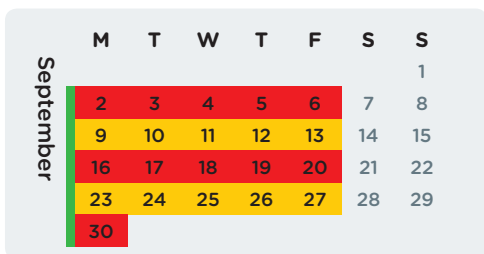

Wheelie Bin Collection Calendar 2019

Red Bin
Collected
Fortnightly

Yellow Bin
Collected
Fortnightly

Green Bin
Collected
Weekly

Public Holiday: No collection on this day. Your wheelie bins will be collected the following day.

Put your bins out for collection before 6am on the day after your normal collection day.

For more information, phone 941 8999 or visit ccc.govt.nz

Download the Christchurch Wheelie Bins App for collection day reminders. Available on Android and iOS.