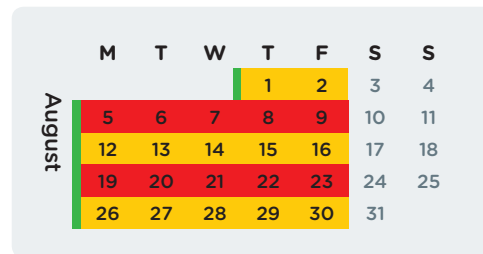

Wheelie Bin Collection Calendar 2019

Red Bin
Collected
Fortnightly

Yellow Bin
Collected
Fortnightly

Green Bin
Collected
Weekly

Public Holiday: No collection on this day. Your wheelie bins will be collected the following day.

Put your bins out for collection before 6am on the day after your normal collection day.

For more information, phone 941 8999 or visit ccc.govt.nz

Download the Christchurch Wheelie Bins App for collection day reminders. Available on Android and iOS.