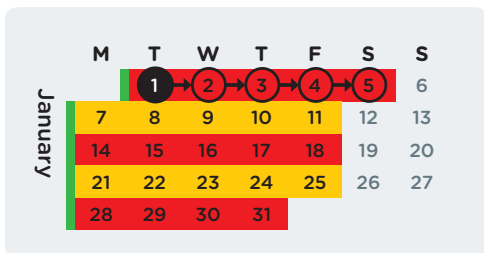

Wheelie Bin Collection Calendar 2019

Red Bin
Collected
Fortnightly

Yellow Bin
Collected
Fortnightly

Green Bin
Collected
Weekly

Public Holiday: No collection on this day. Your wheelie bins will be collected the following day.

Put your bins out for collection before 6am on the day after your normal collection day.

For more information, phone 941 8999 or visit ccc.govt.nz

Download the Christchurch Wheelie Bins App for collection day reminders. Available on Android and iOS.