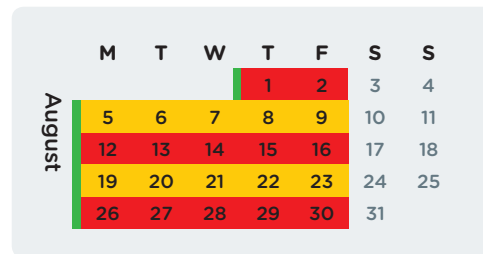

Wheelie Bin Collection Calendar 2019

Red Bin
Collected
Fortnightly

Yellow Bin
Collected
Fortnightly

Green Bin
Collected
Weekly

Public Holiday: No collection on this day. Your wheelie bins will be collected the following day.

Put your bins out for collection before 6am on the day after your normal collection day.

For more information, phone 941 8999 or visit ccc.govt.nz

Download the Christchurch Wheelie Bins App for collection day reminders. Available on Android and iOS.