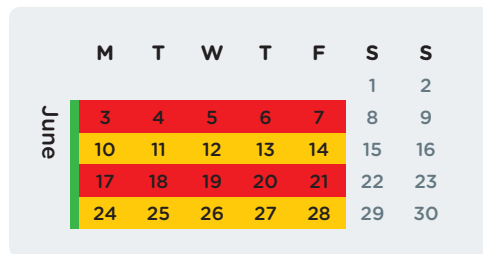

Wheelie Bin Collection Calendar 2019

Red Bin
Collected
Fortnightly

Yellow Bin
Collected
Fortnightly

Green Bin
Collected
Weekly

Public Holiday: No collection on this day. Your wheelie bins will be collected the following day.

Put your bins out for collection before 6am on the day after your normal collection day.

For more information, phone 941 8999 or visit ccc.govt.nz

Download the Christchurch Wheelie Bins App for collection day reminders. Available on Android and iOS.