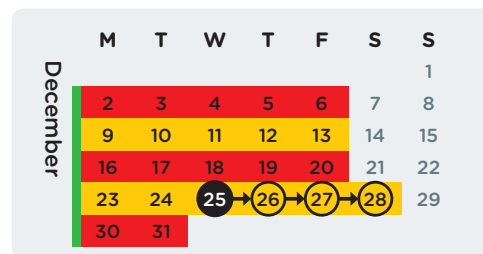

Wheelie Bin Collection Calendar 2019

Red Bin
Collected
Fortnightly

Yellow Bin
Collected
Fortnightly

Green Bin
Collected
Weekly

Public Holiday: No collection on this day. Your wheelie bins will be collected the following day.

Put your bins out for collection before 6am on the day after your normal collection day.

For more information, phone 941 8999 or visit ccc.govt.nz

Download the Christchurch Wheelie Bins App for collection day reminders. Available on Android and iOS.