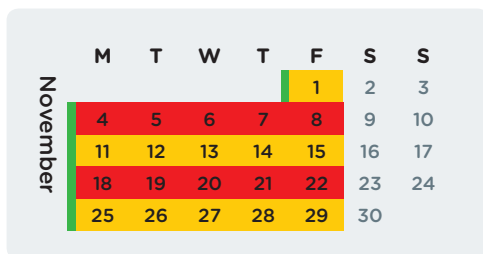

Wheelie Bin Collection Calendar 2019

Red Bin
Collected
Fortnightly

Yellow Bin
Collected
Fortnightly

Green Bin
Collected
Weekly

Public Holiday: No collection on this day. Your wheelie bins will be collected the following day.

Put your bins out for collection before 6am on the day after your normal collection day.

For more information, phone 941 8999 or visit ccc.govt.nz

Download the Christchurch Wheelie Bins App for collection day reminders. Available on Android and iOS.