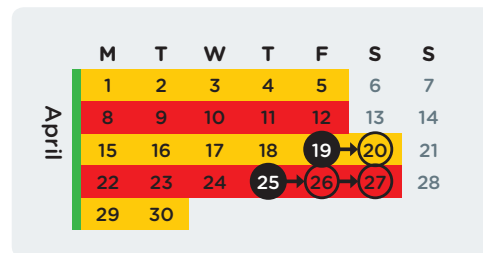

Wheelie Bin Collection Calendar 2019

Red Bin
Collected
Fortnightly

Yellow Bin
Collected
Fortnightly

Green Bin
Collected
Weekly

Public Holiday: No collection on this day. Your wheelie bins will be collected the following day.

Put your bins out for collection before 6am on the day after your normal collection day.

For more information, phone 941 8999 or visit ccc.govt.nz

Download the Christchurch Wheelie Bins App for collection day reminders. Available on Android and iOS.