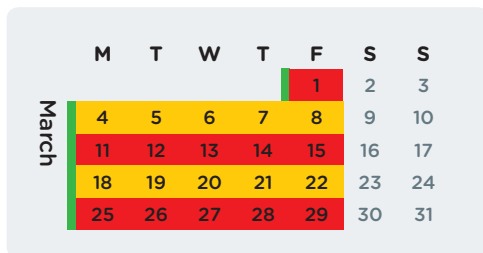

Wheelie Bin Collection Calendar 2019

Red Bin
Collected
Fortnightly

Yellow Bin
Collected
Fortnightly

Green Bin
Collected
Weekly

Public Holiday: No collection on this day. Your wheelie bins will be collected the following day.

Put your bins out for collection before 6am on the day after your normal collection day.

For more information, phone 941 8999 or visit ccc.govt.nz

Download the Christchurch Wheelie Bins App for collection day reminders. Available on Android and iOS.