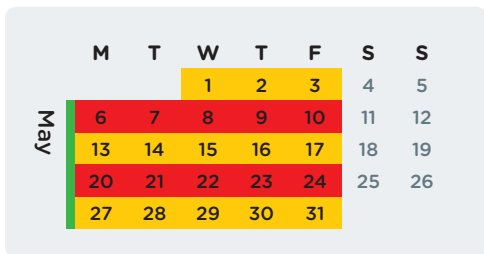

Wheelie Bin Collection Calendar 2019

Red Bin
Collected
Fortnightly

Yellow Bin
Collected
Fortnightly

Green Bin
Collected
Weekly

Public Holiday: No collection on this day. Your wheelie bins will be collected the following day.

Put your bins out for collection before 6am on the day after your normal collection day.

For more information, phone 941 8999 or visit ccc.govt.nz

Download the Christchurch Wheelie Bins App for collection day reminders. Available on Android and iOS.