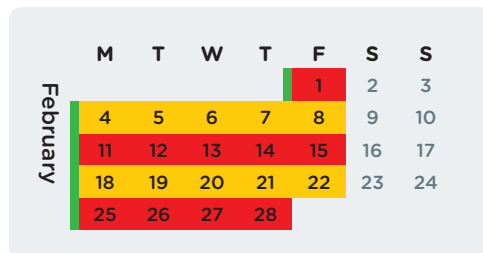

Wheelie Bin Collection Calendar 2019

Red Bin
Collected
Fortnightly

Yellow Bin
Collected
Fortnightly

Green Bin
Collected
Weekly

Public Holiday: No collection on this day. Your wheelie bins will be collected the following day.

Put your bins out for collection before 6am on the day after your normal collection day.

For more information, phone 941 8999 or visit ccc.govt.nz

Download the Christchurch Wheelie Bins App for collection day reminders. Available on Android and iOS.