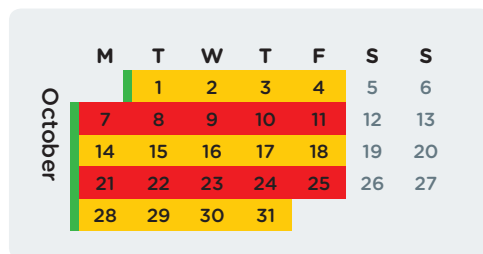

Wheelie Bin Collection Calendar 2019

Red Bin
Collected
Fortnightly

Yellow Bin
Collected
Fortnightly

Green Bin
Collected
Weekly

Public Holiday: No collection on this day. Your wheelie bins will be collected the following day.

Put your bins out for collection before 6am on the day after your normal collection day.

For more information, phone 941 8999 or visit ccc.govt.nz

Download the Christchurch Wheelie Bins App for collection day reminders. Available on Android and iOS.