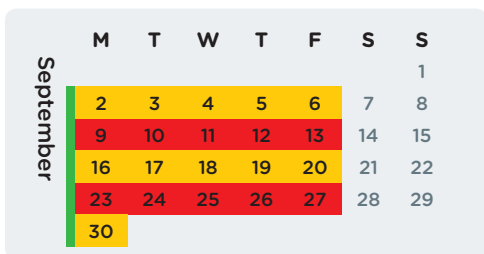

Wheelie Bin Collection Calendar 2019

Red Bin
Collected
Fortnightly

Yellow Bin
Collected
Fortnightly

Green Bin
Collected
Weekly

Public Holiday: No collection on this day. Your wheelie bins will be collected the following day.

Put your bins out for collection before 6am on the day after your normal collection day.

For more information, phone 941 8999 or visit ccc.govt.nz

Download the Christchurch Wheelie Bins App for collection day reminders. Available on Android and iOS.