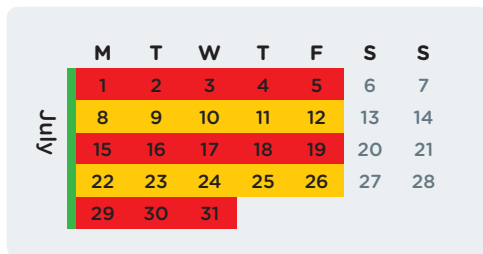

Wheelie Bin Collection Calendar 2019

Red Bin
Collected
Fortnightly

Yellow Bin
Collected
Fortnightly

Green Bin
Collected
Weekly

Public Holiday: No collection on this day. Your wheelie bins will be collected the following day.

Put your bins out for collection before 6am on the day after your normal collection day.

For more information, phone 941 8999 or visit ccc.govt.nz

Download the Christchurch Wheelie Bins App for collection day reminders. Available on Android and iOS.