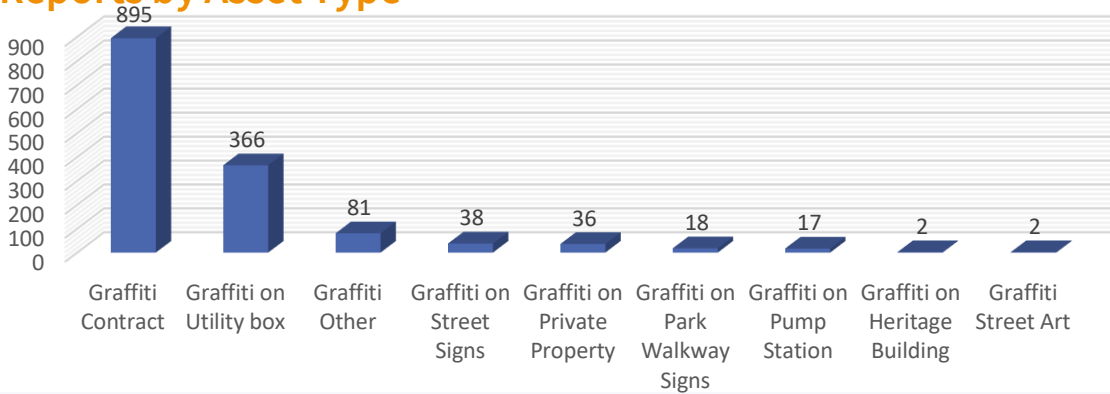

Further Insights

Volunteer Activity

Reports made by Graffiti Programme Volunteers

37%

551 Reports

14 Active Volunteers

Top Reporter

246 Joanne (Coastal Ward)

Most reported TAG

Locations and details of these TAGS are forward to the Police each month.

Reports by Asset Type

New Murals

Chorus Cabinet – Greg Pilbrow
Forth St

The DTR South Frame mural, a trip through decades of graffiti and pop culture history
Between Durham & Montreal