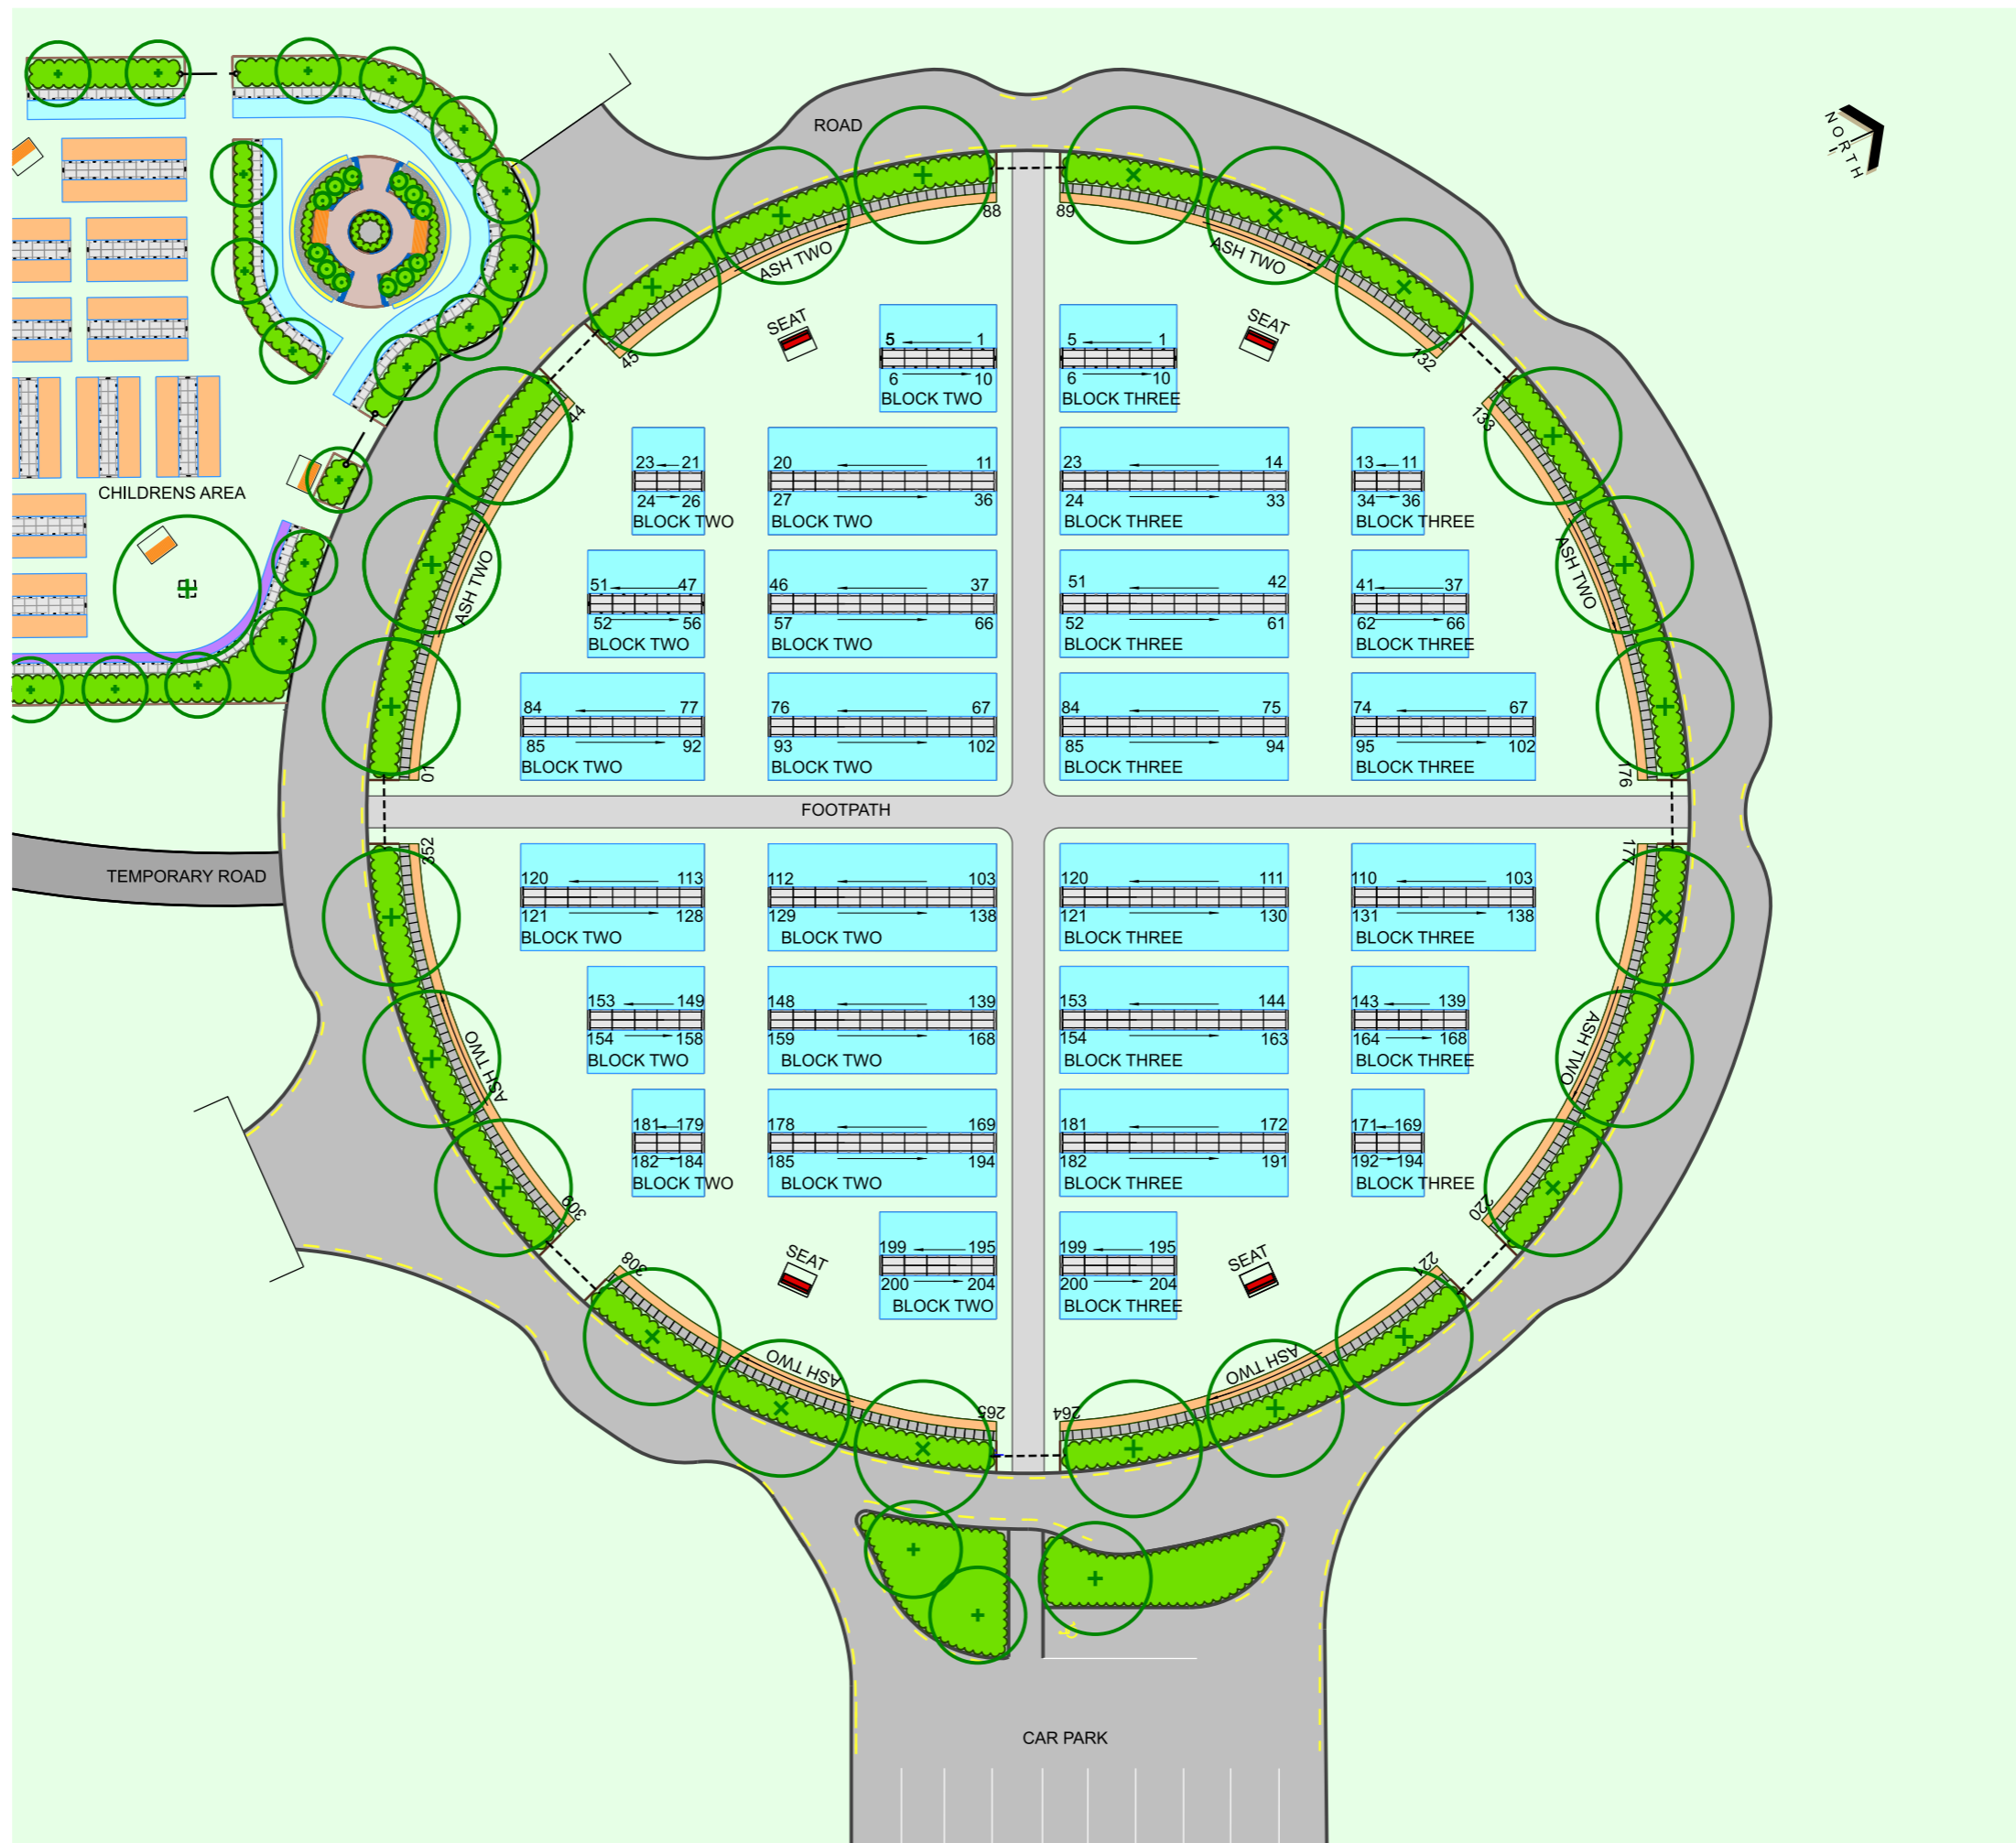

RELEASE PLOTS

STANDARD FULL BURIAL PLOTS
(PLOT SIZE 1.4m WIDE)

BLOCK TWO : PLOTS 1-204

BLOCK THREE : PLOTS 1-204

STANDARD ASH PLOTS
(PLOT SIZE 600mm X 600mm)

ASH TWO : PLOTS 1-352

Original size mm
300
200
150
100
50
30
10
0