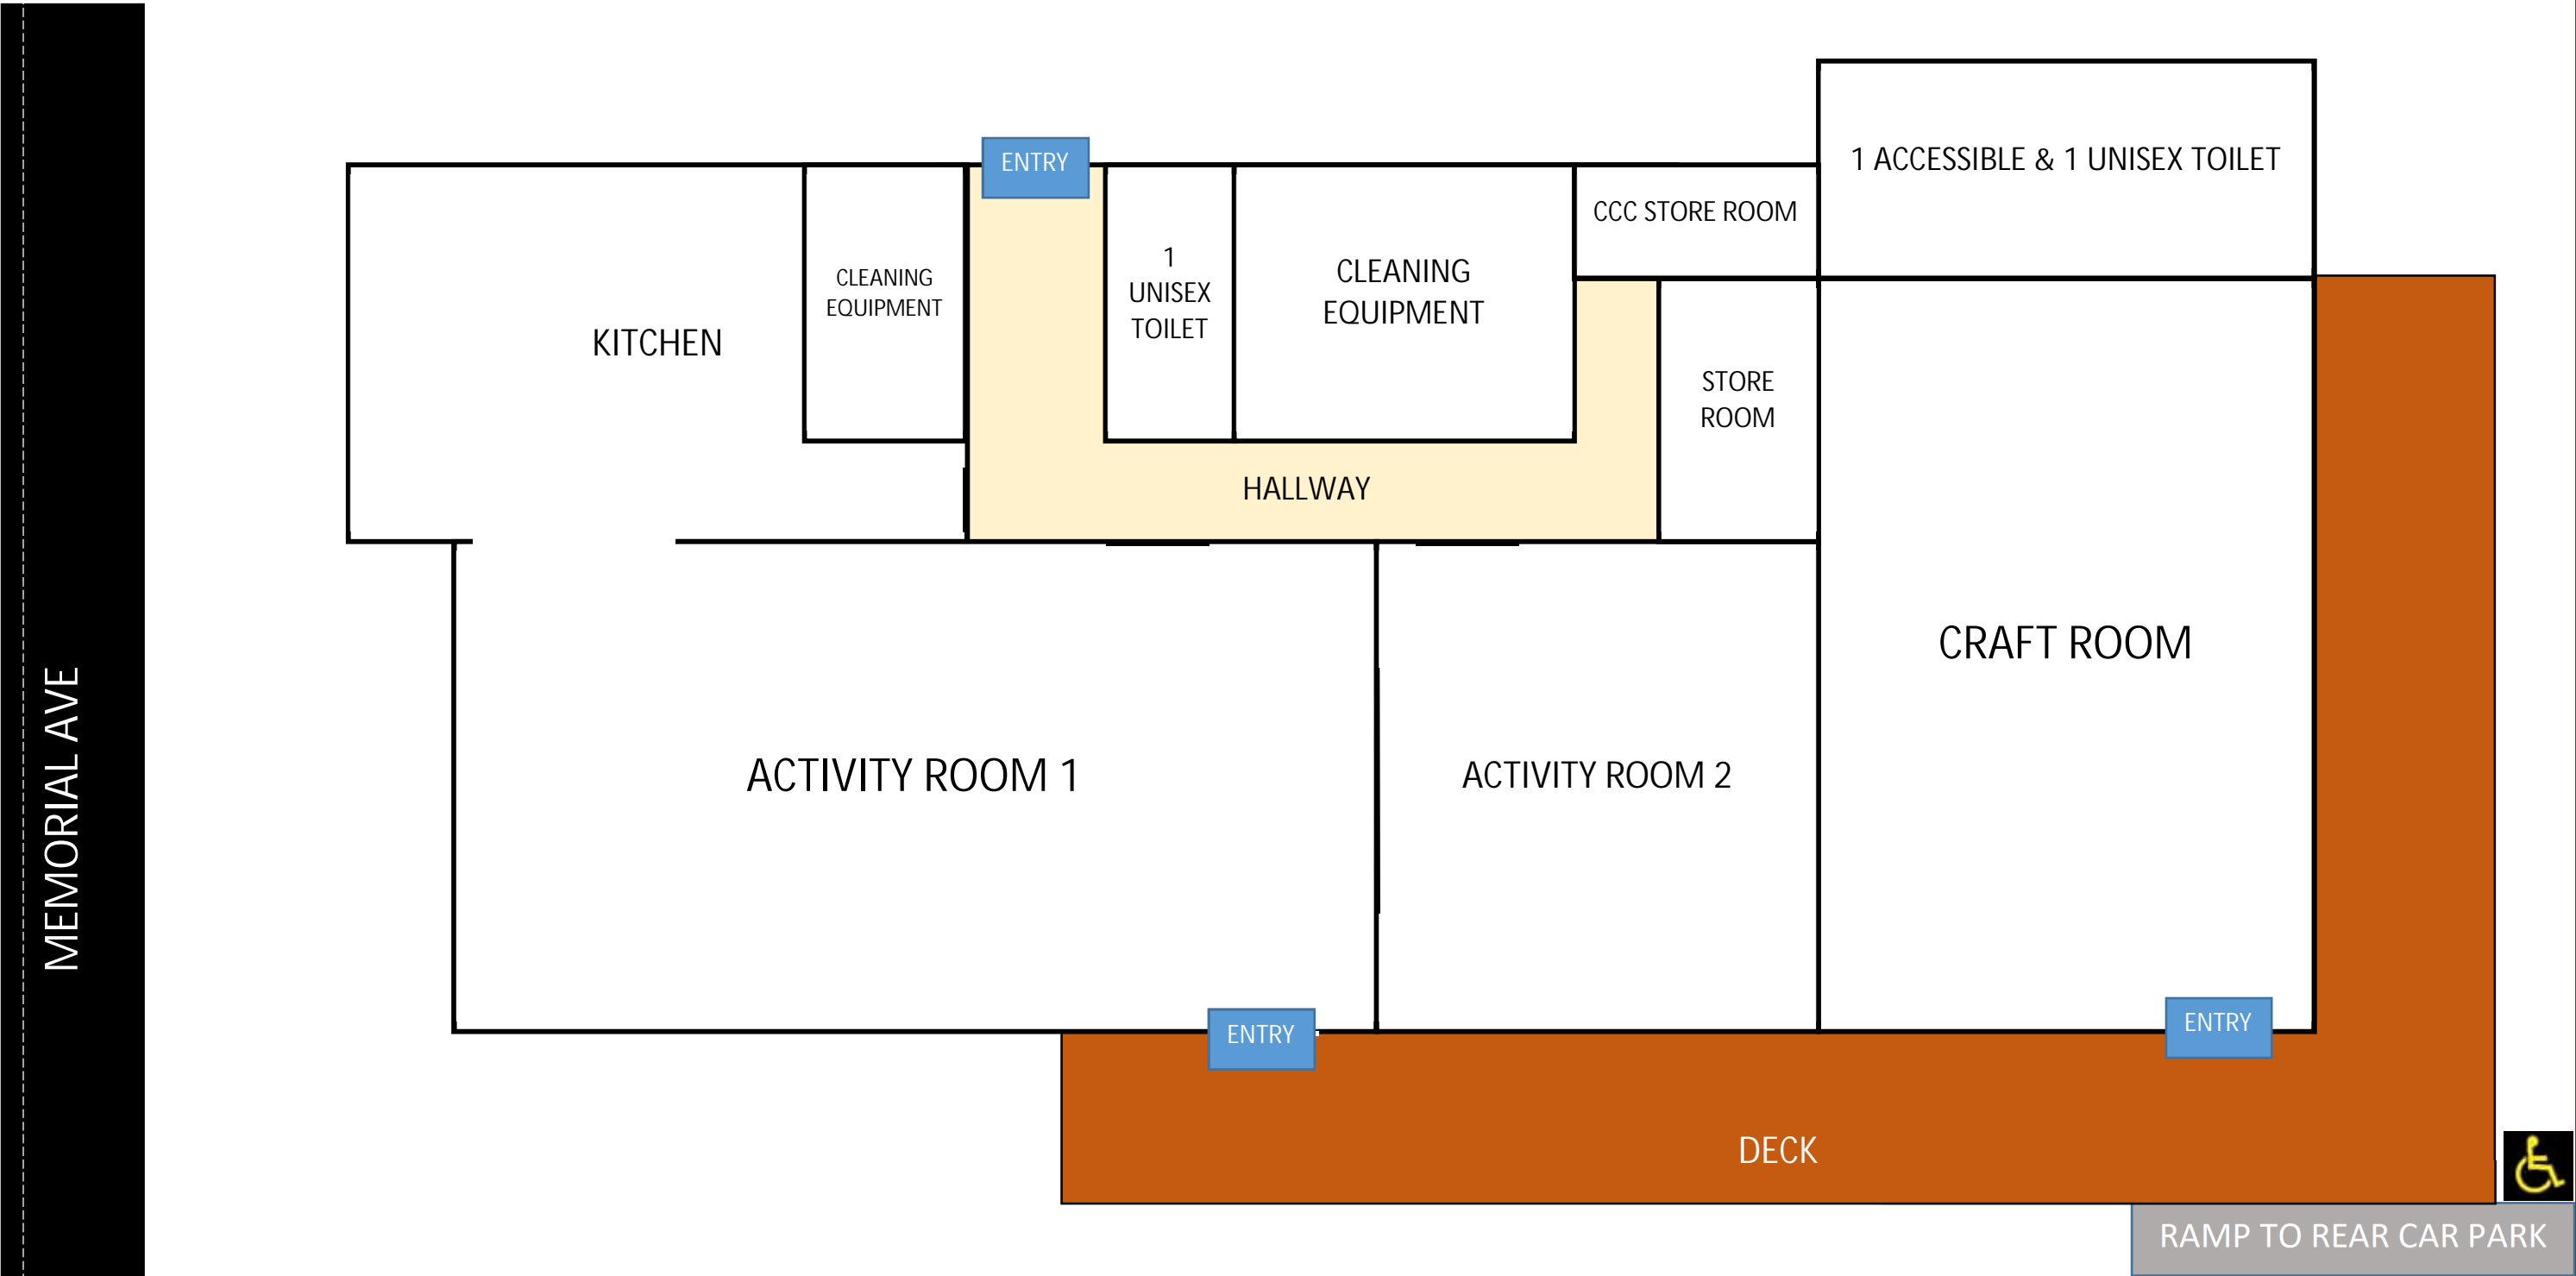

AVICE HILL ARTS & CRAFTS CENTRE – 395 MEMORIAL AVENUE, AVONHEAD, CHRISTCHURCH

• WHEELCHAIR ACCESS IS VIA THE REAR CAR PARK RAMP