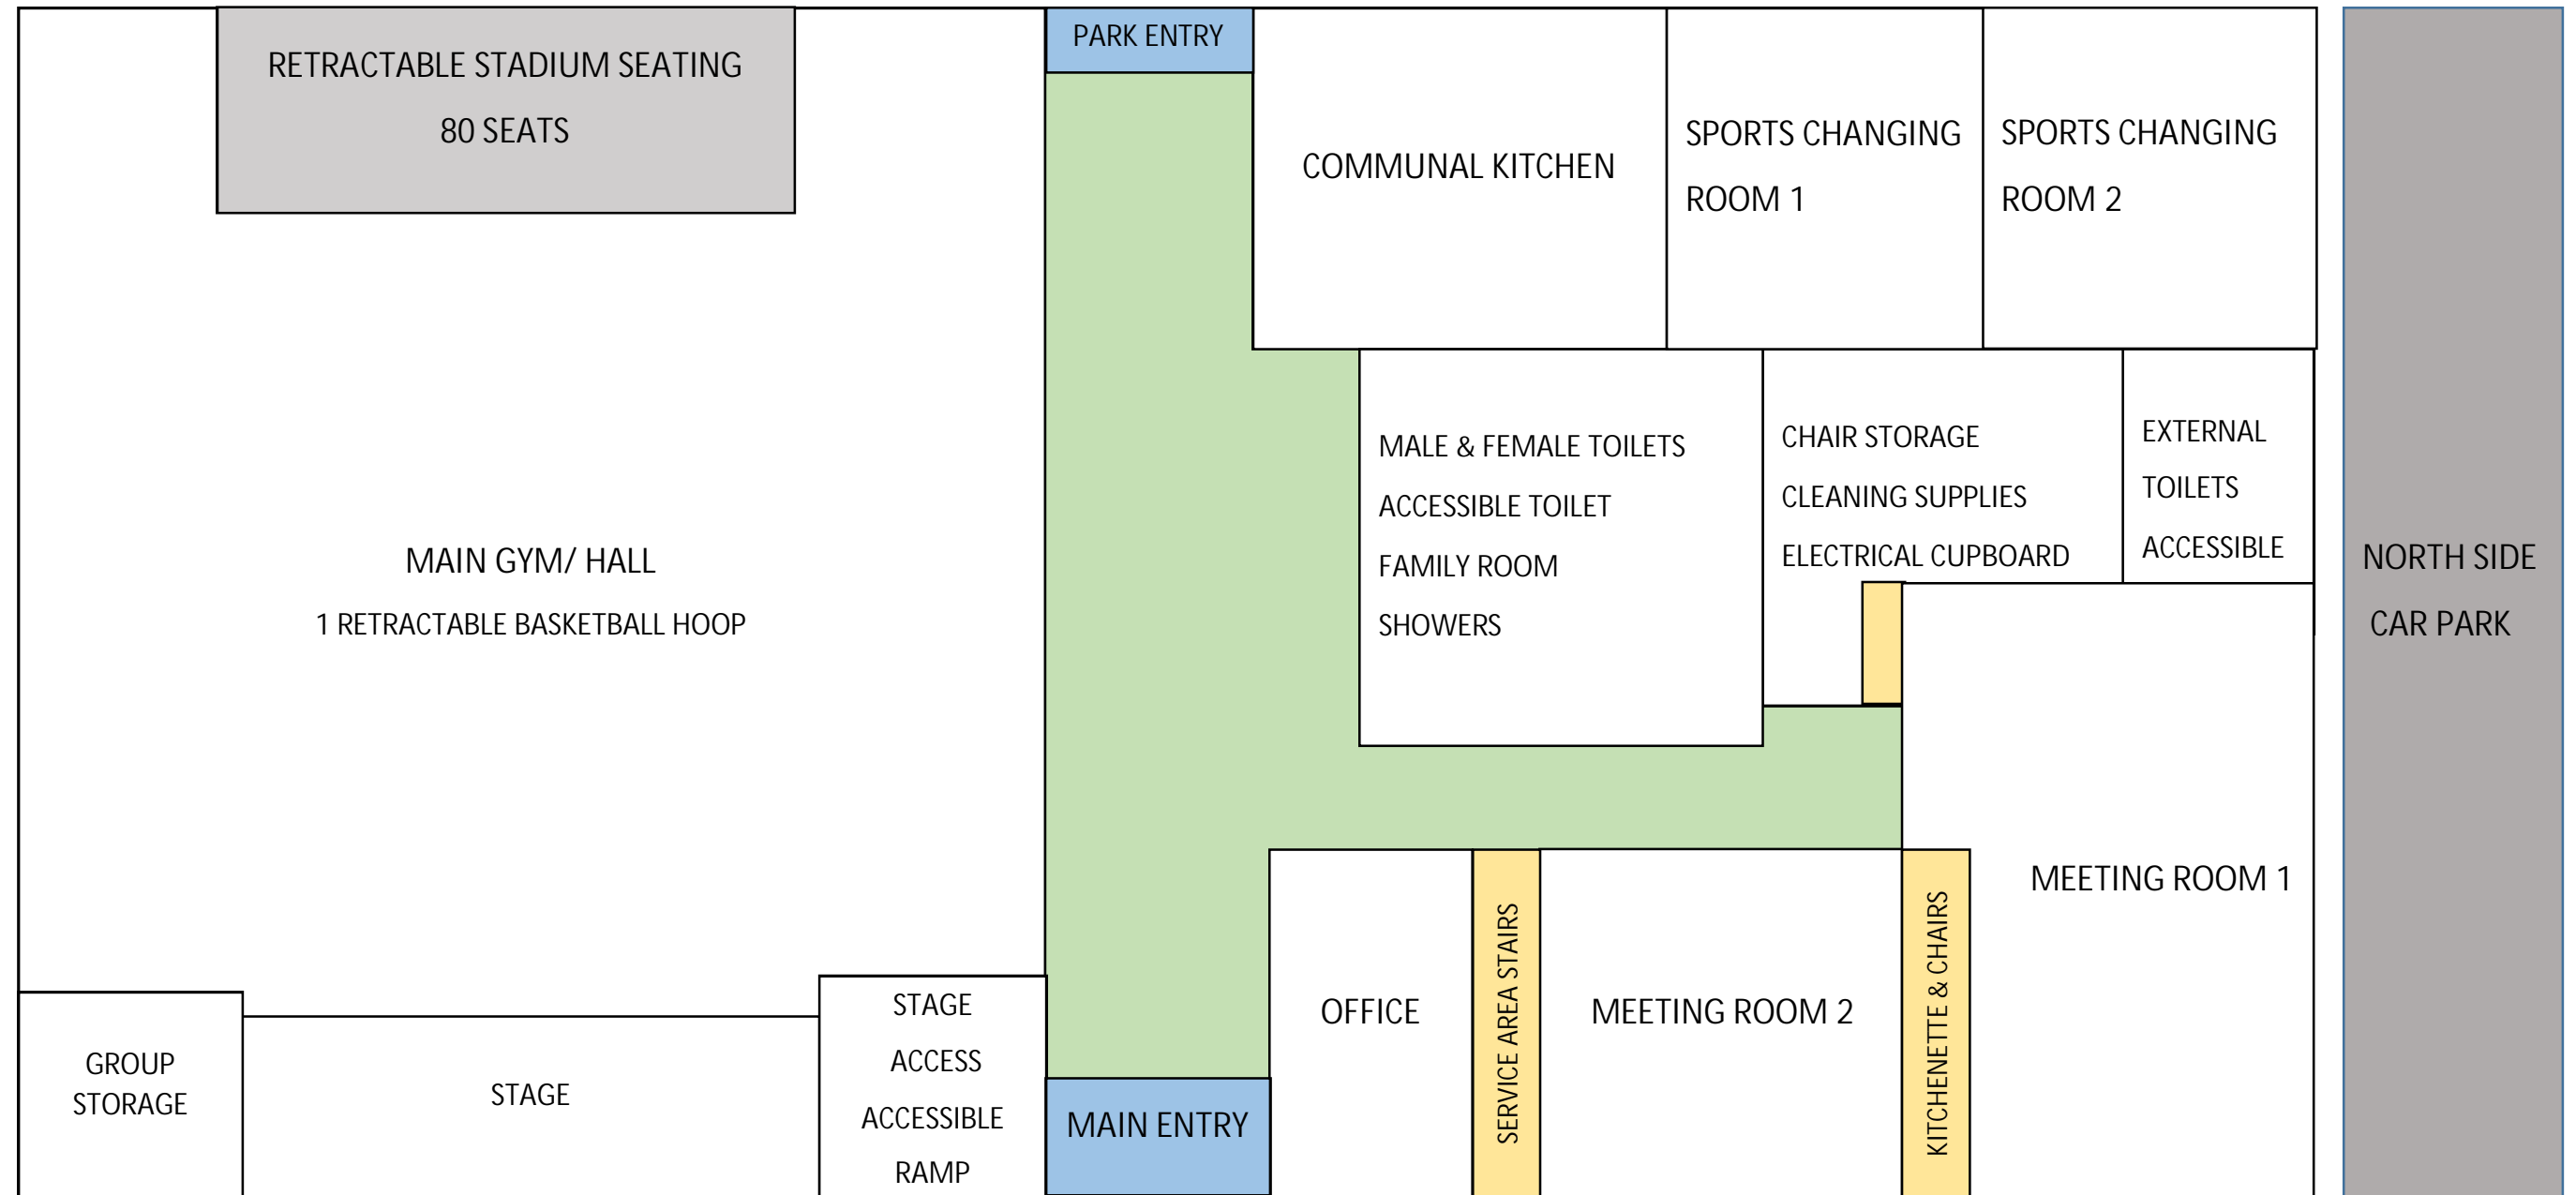

# ARANUI WAINONI COMMUNITY CENTRE - 31 HAMPSHIRE STREET, ARANUI, CHRISTCHURCH

31 HAMPSHIRE STREET