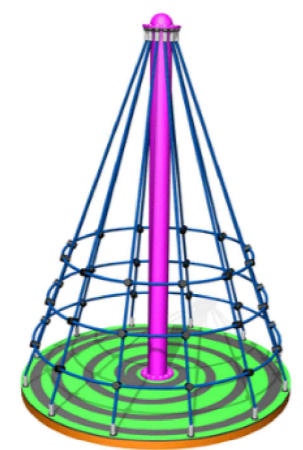

Original size mm
100
50
30
10
0
© Copyright Christchurch City Council / Aerial Photography Creative Commons Attribution 3.0 New Zealand License

KEY

- Existing trees
- Proposed low planting (maximum 1.0m in height at maturity)
- Fall Zone of play equipment
- Proposed raised softfall

ACCESSIBLE PICNIC TABLE

PLAN
1:250 @ A3

① CUBBY WITH SLIDE

② LUNAR CAROUSEL

③ JUNIOR ROCKER

④ 3 BAY SWING

⑤ HONEYCOMB CAROUSEL

⑥ PLAYFUL EDGING