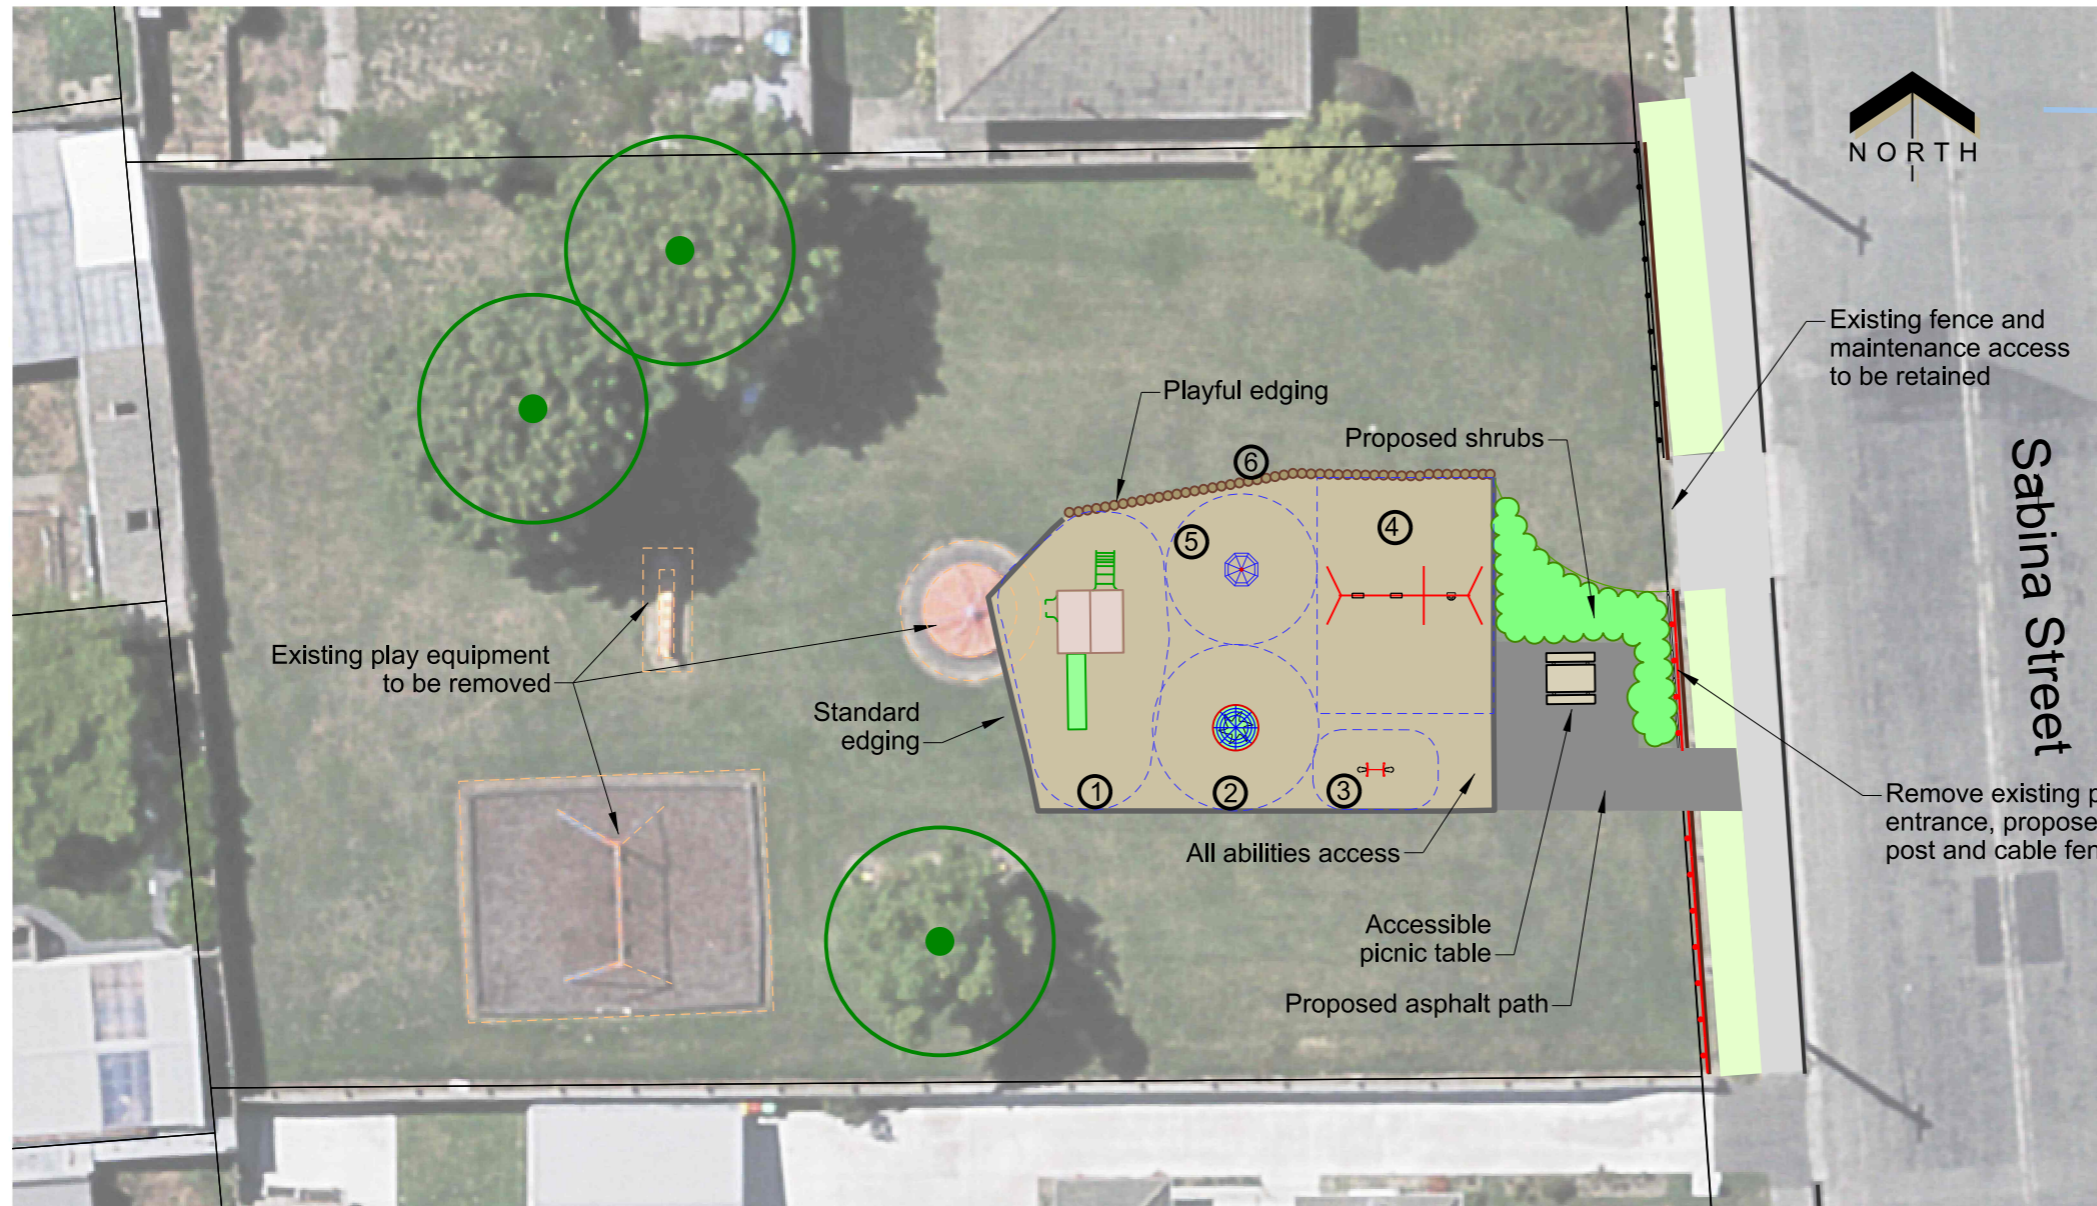

Original size mm
100
50
30
10
0
© Copyright Christchurch City Council / Aerial Photography Creative Commons Attribution 3.0 New Zealand License

KEY

- Existing trees
- Proposed low planting (maximum 1.0m in height at maturity)
- Fall Zone of play equipment
- Proposed raised softfall

ACCESSIBLE PICNIC TABLE

PLAN
1:250 @ A3

① CUBBY WITH SLIDE

② LUNAR CAROUSEL

③ JUNIOR ROCKER

④ 3 BAY SWING

⑤ HONEYCOMB CAROUSEL

⑥ PLAYFUL EDGING