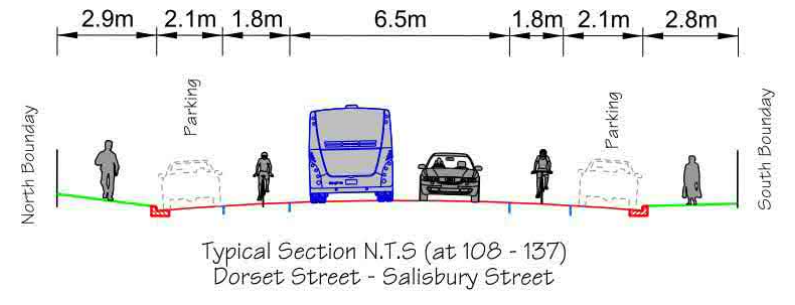

© Copyright Christchurch City Council / Aerial Photography Creative Commons Attribution 3.0 New Zealand License

KEY

- Existing Kerb
- Proposed Kerb
- No Stopping
- Grass
- Landscape Planting
- Patterned Surface
- Patterned Surface
- Tactile Pavers
- Existing Tree
- Proposed Tree

Original size mm
100
50
30
10
0
© Copyright Christchurch City Council / Aerial Photography Creative Commons Attribution 3.0 New Zealand License

| KEY | |
|-----|--------------------|
| | Existing Kerb |
| | Proposed Kerb |
| | No Stopping |
| | Grass |
| | Landscape Planting |
| | Patterned Surface |
| | Patterned Surface |
| | Tactile Pavers |
| | Existing Tree |
| | Proposed Tree |