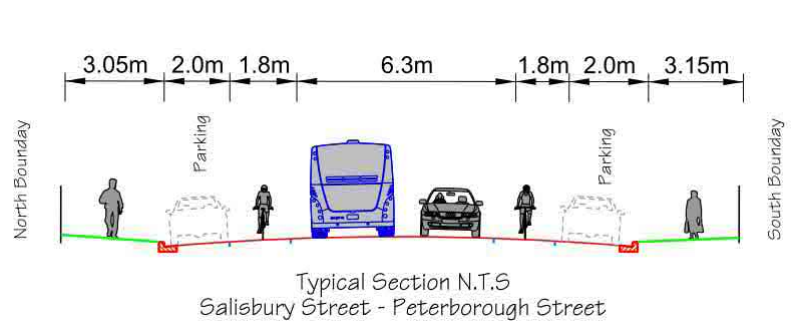

© Copyright Christchurch City Council / Aerial Photography Creative Commons Attribution 3.0 New Zealand License

KEY

- Existing Kerb
- Proposed Kerb
- No Stopping
- Grass
- Landscape Planting
- Patterned Surface
- Patterned Surface
- Tactile Pavers
- Existing Tree
- Proposed Tree

Original size mm
100
50
30
10
0
© Copyright Christchurch City Council / Aerial Photography Creative Commons Attribution 3.0 New Zealand License

| KEY | |
|-----|--------------------|
| | Existing Kerb |
| | Proposed Kerb |
| | No Stopping |
| | Grass |
| | Landscape Planting |
| | Patterned Surface |
| | Patterned Surface |
| | Tactile Pavers |
| | Existing Tree |
| | Proposed Tree |