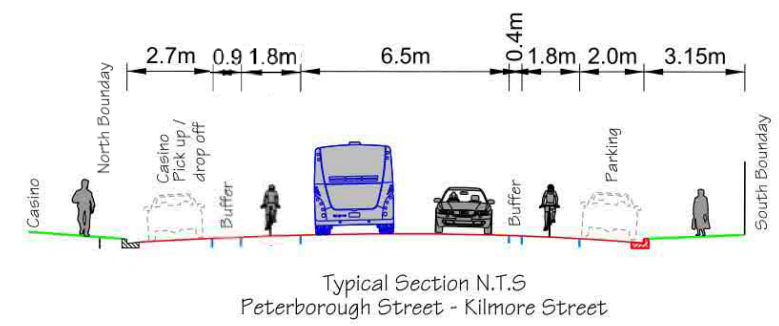

© Copyright Christchurch City Council / Aerial Photography Creative Commons Attribution 3.0 New Zealand License

KEY

- Existing Kerb
- Proposed Kerb
- No Stopping
- Grass
- Landscape Planting
- Patterned Surface
- Patterned Surface
- Tactile Pavers
- Existing Tree
- Proposed Tree

Original size mm
100
50
30
10
0
© Copyright Christchurch City Council / Aerial Photography Creative Commons Attribution 3.0 New Zealand License

| KEY | |
|-----|--------------------|
| | Existing Kerb |
| | Proposed Kerb |
| | No Stopping |
| | Grass |
| | Landscape Planting |
| | Patterned Surface |
| | Patterned Surface |
| | Tactile Pavers |
| | Existing Tree |
| | Proposed Tree |