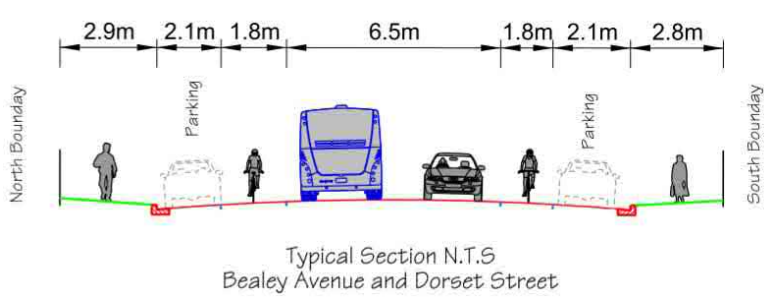

© Copyright Christchurch City Council / Aerial Photography Creative Commons Attribution 3.0 New Zealand License

KEY

- Existing Kerb
- Proposed Kerb
- No Stopping
- Grass
- Landscape Planting
- Patterned Surface
- Patterned Surface
- Tactile Pavers
- Existing Tree
- Proposed Tree

Original size mm
100
50
30
10
0
© Copyright Christchurch City Council / Aerial Photography Creative Commons Attribution 3.0 New Zealand License

| KEY | |
|-----|--------------------|
| | Existing Kerb |
| | Proposed Kerb |
| | No Stopping |
| | Grass |
| | Landscape Planting |
| | Patterned Surface |
| | Patterned Surface |
| | Tactile Pavers |
| | Existing Tree |
| | Proposed Tree |