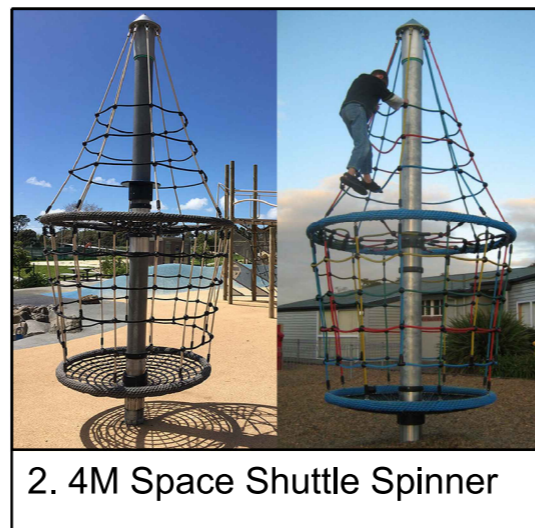

LOCATION PLAN:

PROPOSED PLAY ITEMS:

**KEY:**

- existing fence
- existing power line
- existing tree
- proposed tree
- proposed ground-cover planting
- proposed playground area safety surface

© Copyright Christchurch City Council / Aerial Photography Creative Commons Attribution 3.0 New Zealand License