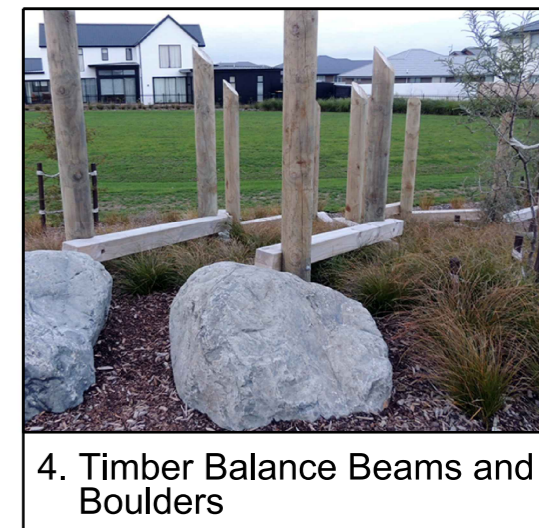

LOCATION PLAN:

PROPOSED PLAY ITEMS:

**KEY:**

- existing fence
- existing power line
- existing tree
- proposed tree
- proposed ground-cover planting
- proposed playground area safety surface

© Copyright Christchurch City Council / Aerial Photography Creative Commons Attribution 3.0 New Zealand License