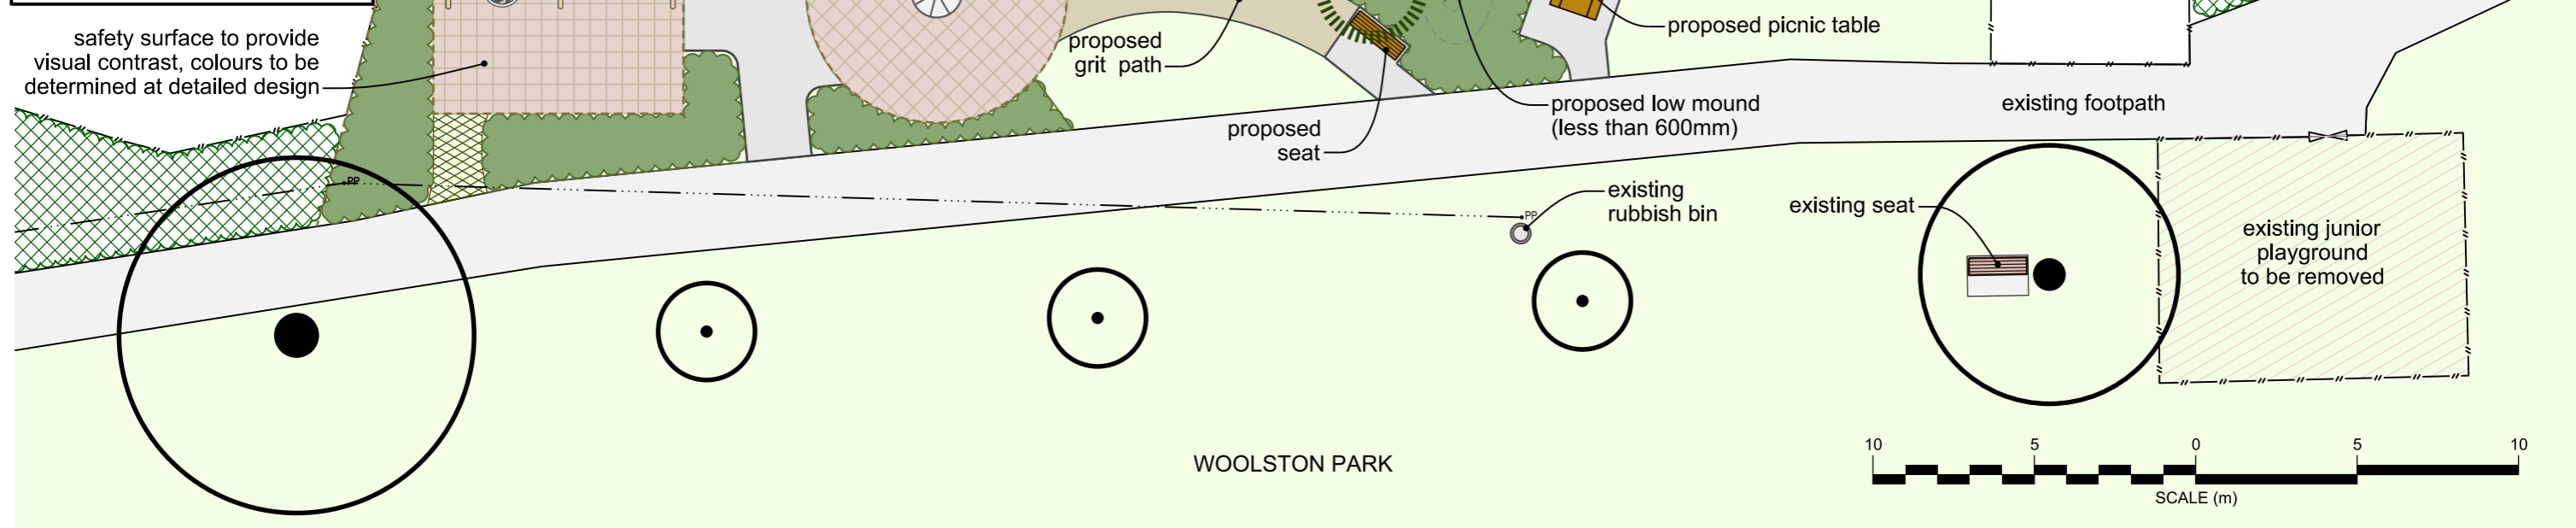

LOCATION PLAN:

PROPOSED PLAY ITEMS:

**KEY:**

- existing fence
- existing power line
- existing tree
- proposed tree
- proposed ground-cover planting
- proposed playground area safety surface

© Copyright Christchurch City Council / Aerial Photography Creative Commons Attribution 3.0 New Zealand License