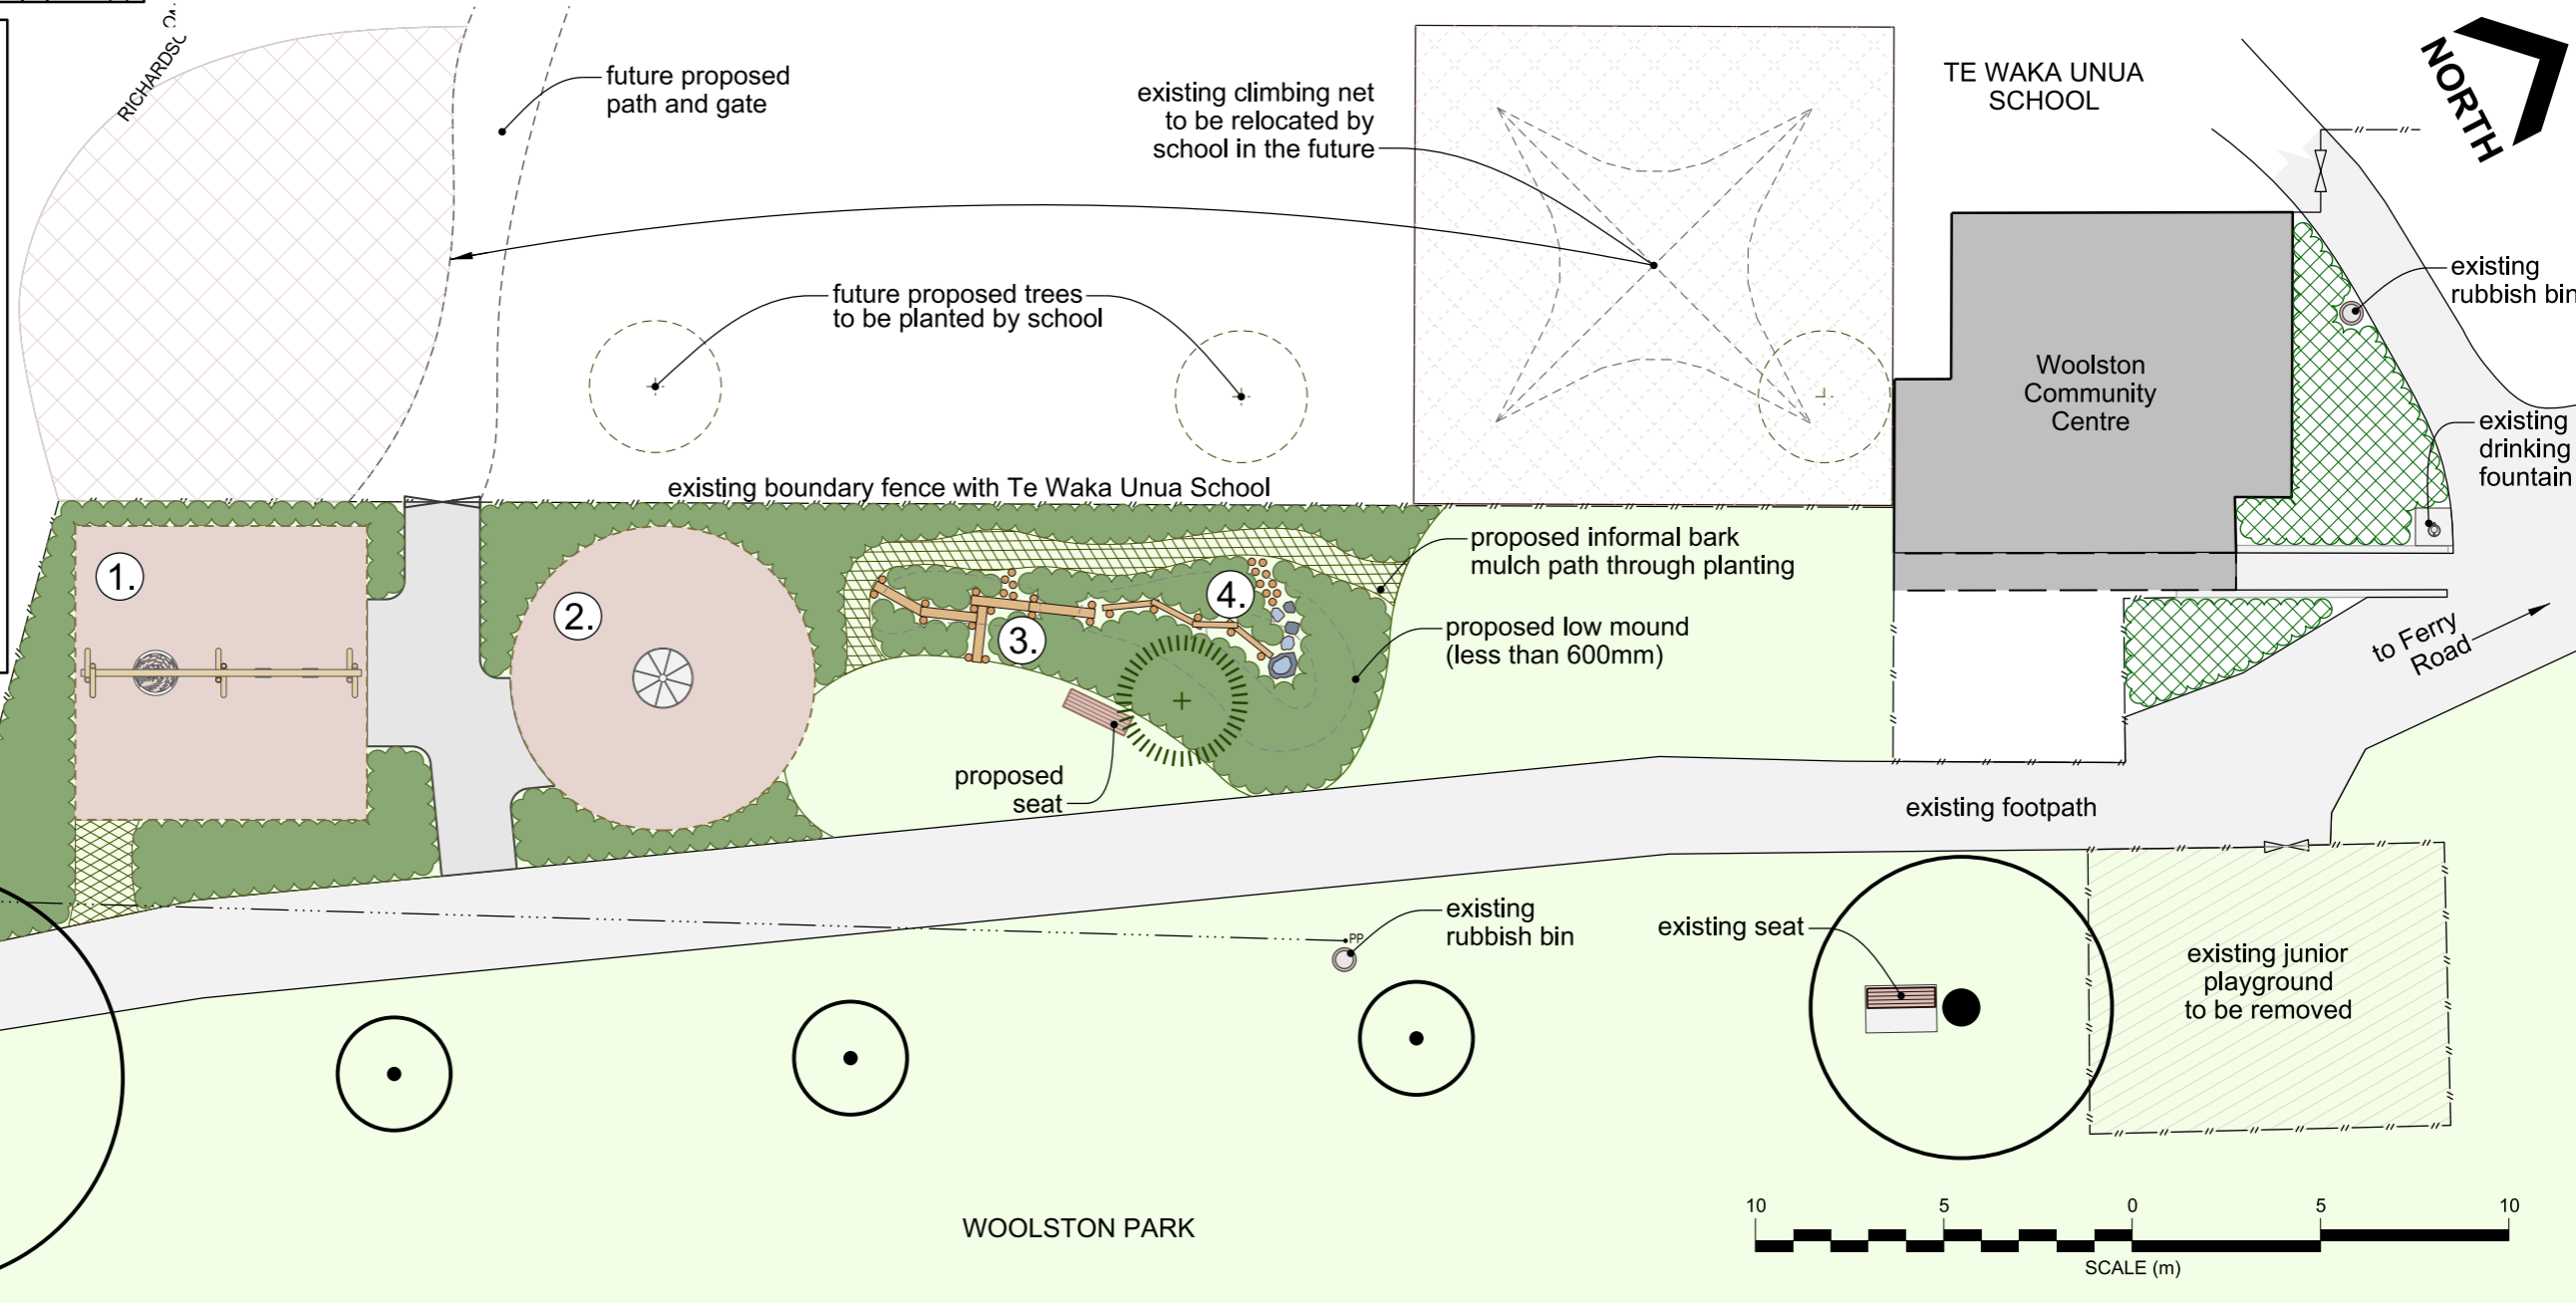

**LOCATION PLAN:**

**PROPOSED PLAY ITEMS:**

**KEY:**

- existing fence
- existing power line
- existing tree
- proposed tree
- proposed ground-cover planting
- proposed playground area safety surface

© Copyright Christchurch City Council / Aerial Photography Creative Commons Attribution 3.0 New Zealand License