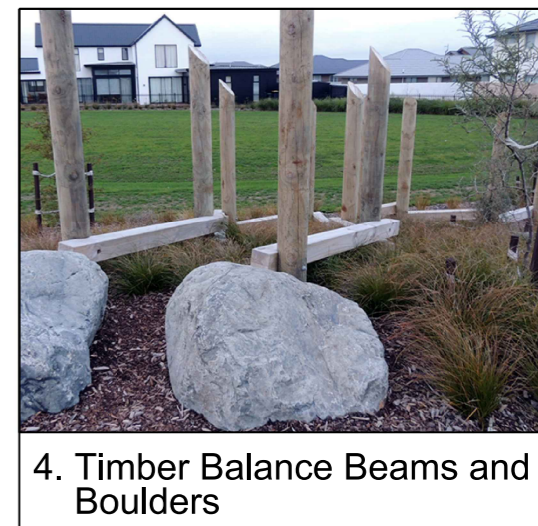

**LOCATION PLAN:**

**PROPOSED PLAY ITEMS:**

**KEY:**

- existing fence
- existing power line
- existing tree
- proposed tree
- proposed ground-cover planting
- proposed playground area safety surface

© Copyright Christchurch City Council / Aerial Photography Creative Commons Attribution 3.0 New Zealand License