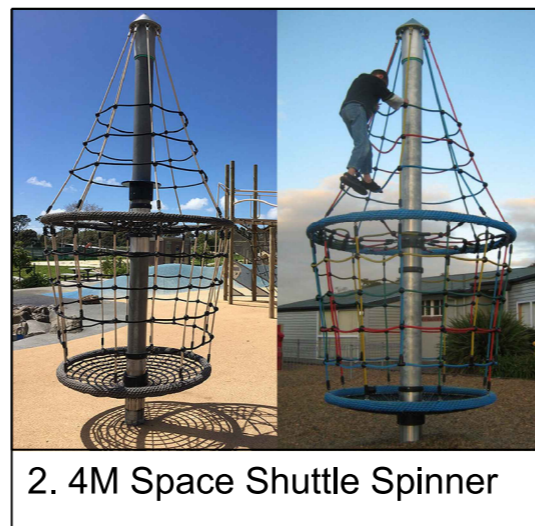

**LOCATION PLAN:**

**PROPOSED PLAY ITEMS:**

**KEY:**

- existing fence
- existing power line
- existing tree
- proposed tree
- proposed ground-cover planting
- proposed playground area safety surface

© Copyright Christchurch City Council / Aerial Photography Creative Commons Attribution 3.0 New Zealand License