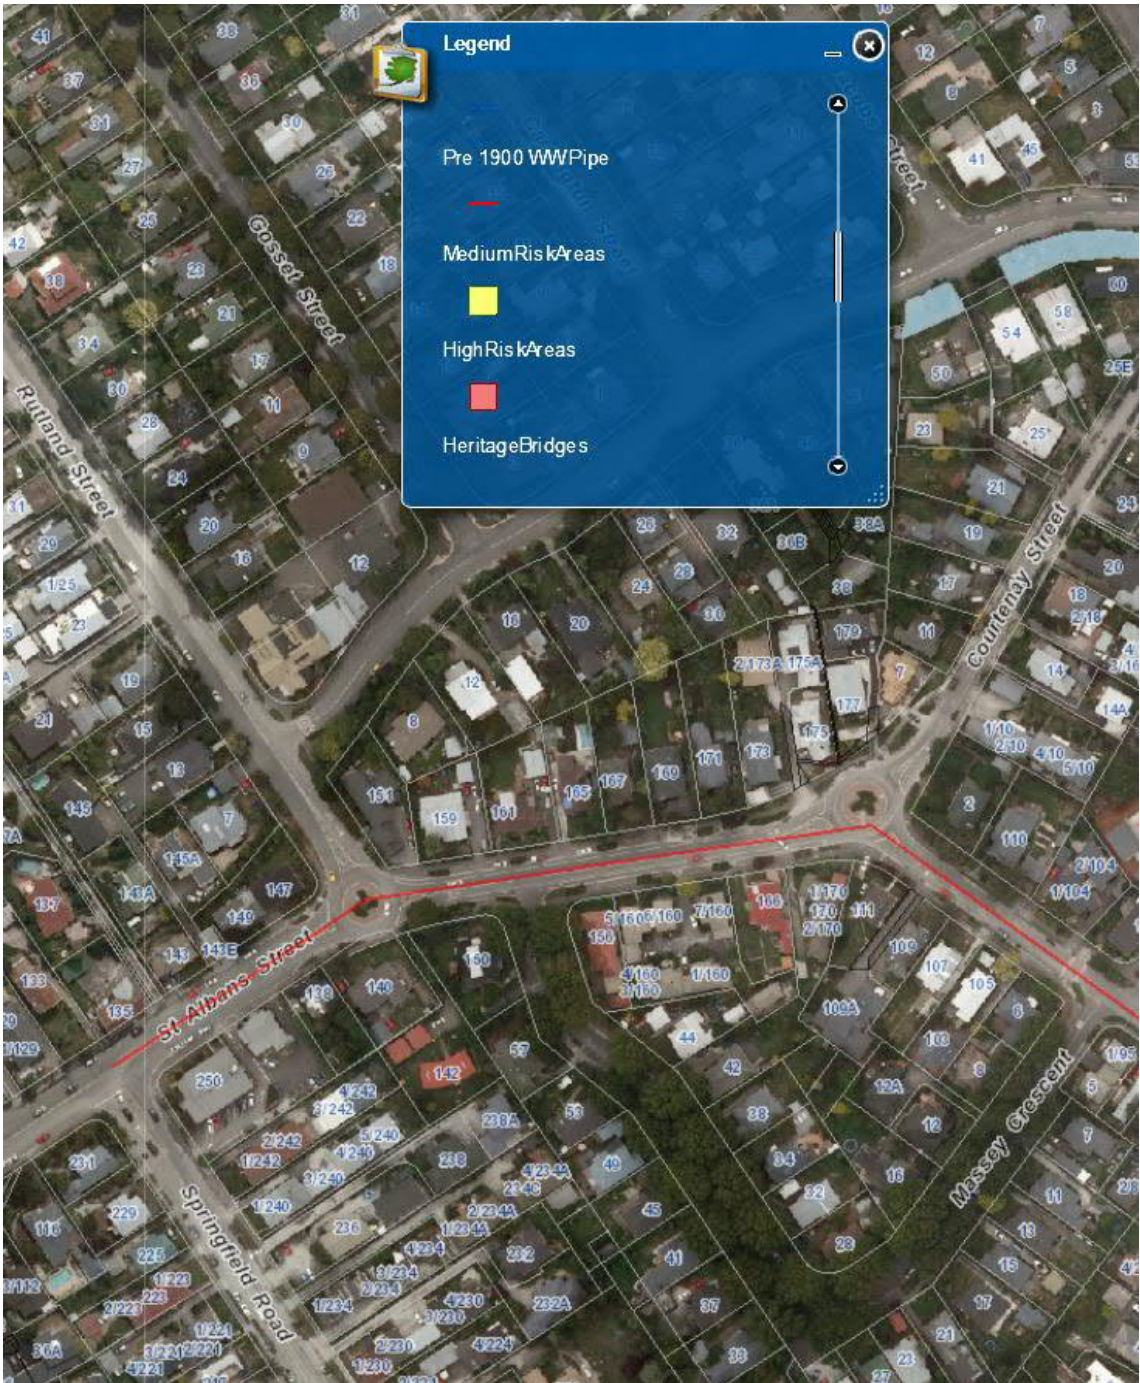

Appendix L

Contamination, Arch

Contaminated Land

Archaeology

Appendix M

Photos

Papanui Parallel MCR Bealey to St Abans St (Colombo St, Edgware and Trafalgar St)

Bealey Ave Colombo St Intersection looking south towards city

Papanui Parallel MCR Bealey to St Abans St (Colombo St, Edgware and Trafalgar St)

Bealey Ave Colombo St Intersection looking south towards city

Papanui Parallel MCR Bealey to St Abans St (Colombo St, Edgware and Trafalgar St)

Bealey Ave looking west on south side of intersection with Colombo St

Papanui Parallel MCR Bealey to St Abans St (Colombo St, Edgware and Trafalgar St)

Colombo St Looking north to Bealey Ave Intersection

Papanui Parallel MCR Bealey to St Abans St (Colombo St, Edgware and Trafalgar St)

Colombo Street Looking east at Bealey Ave Intersection

Papanui Parallel MCR Bealey to St Abans St (Colombo St, Edgware and Trafalgar St)